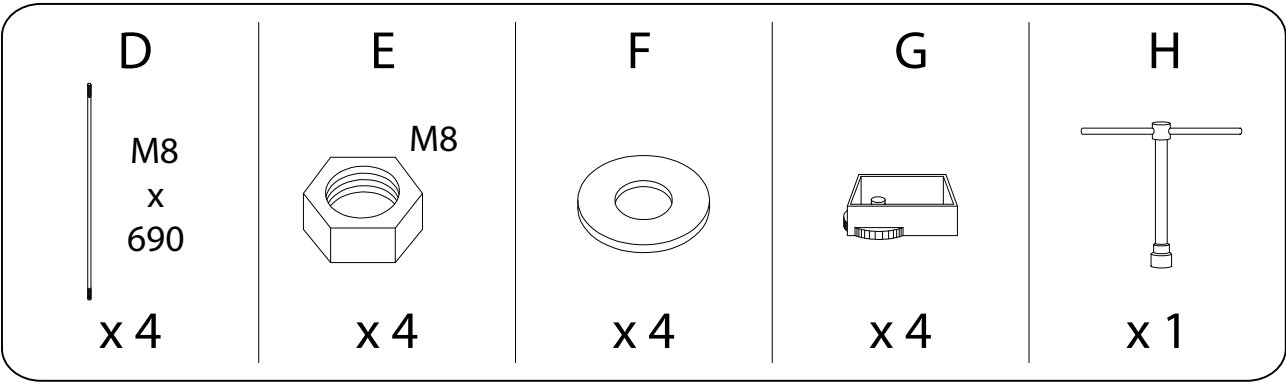

Diagram illustrating assembly instructions and safety warnings:

- Top Warning:** A triangle with an exclamation mark points to a box containing a circular icon of a T-handle screwdriver and a crossed-out circular icon of a power drill.
- Time:** A clock icon is positioned above the text "20'".
- Bottom Warning:** A triangle with an exclamation mark points to a box containing a circular icon of a rectangular block on a mat and a crossed-out circular icon of a rectangular block with a screwdriver.
- Person Icon:** A stick figure icon is positioned above the number "1".