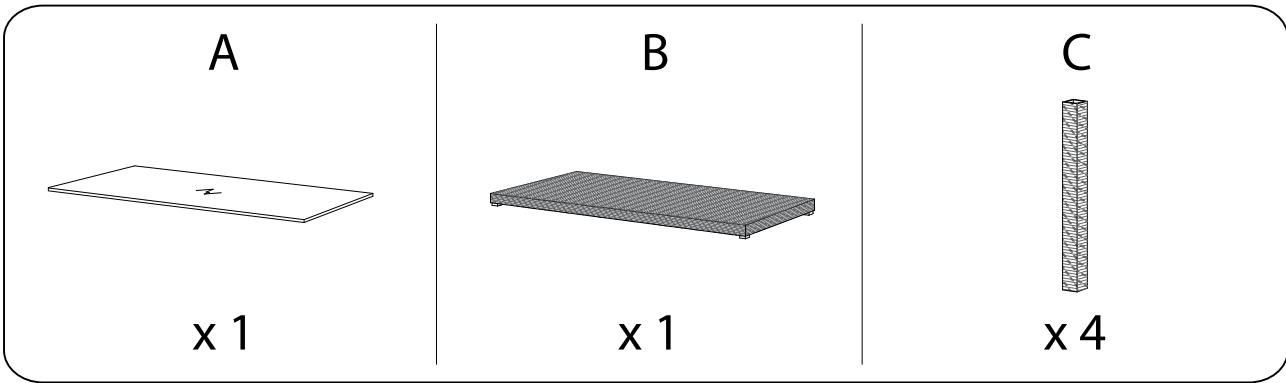

Diagram illustrating assembly instructions and safety warnings:

- Top Warning:** A triangle with an exclamation mark points to a box containing a circular icon of a T-handle screwdriver and a crossed-out circular icon of a power drill.
- Time:** A clock icon is positioned above the text "20'".
- Bottom Warning:** A triangle with an exclamation mark points to a box containing a circular icon of a rectangular block on a mat and a crossed-out circular icon of a rectangular block with a screwdriver.
- Person Icon:** A stick figure icon is positioned above the number "1".