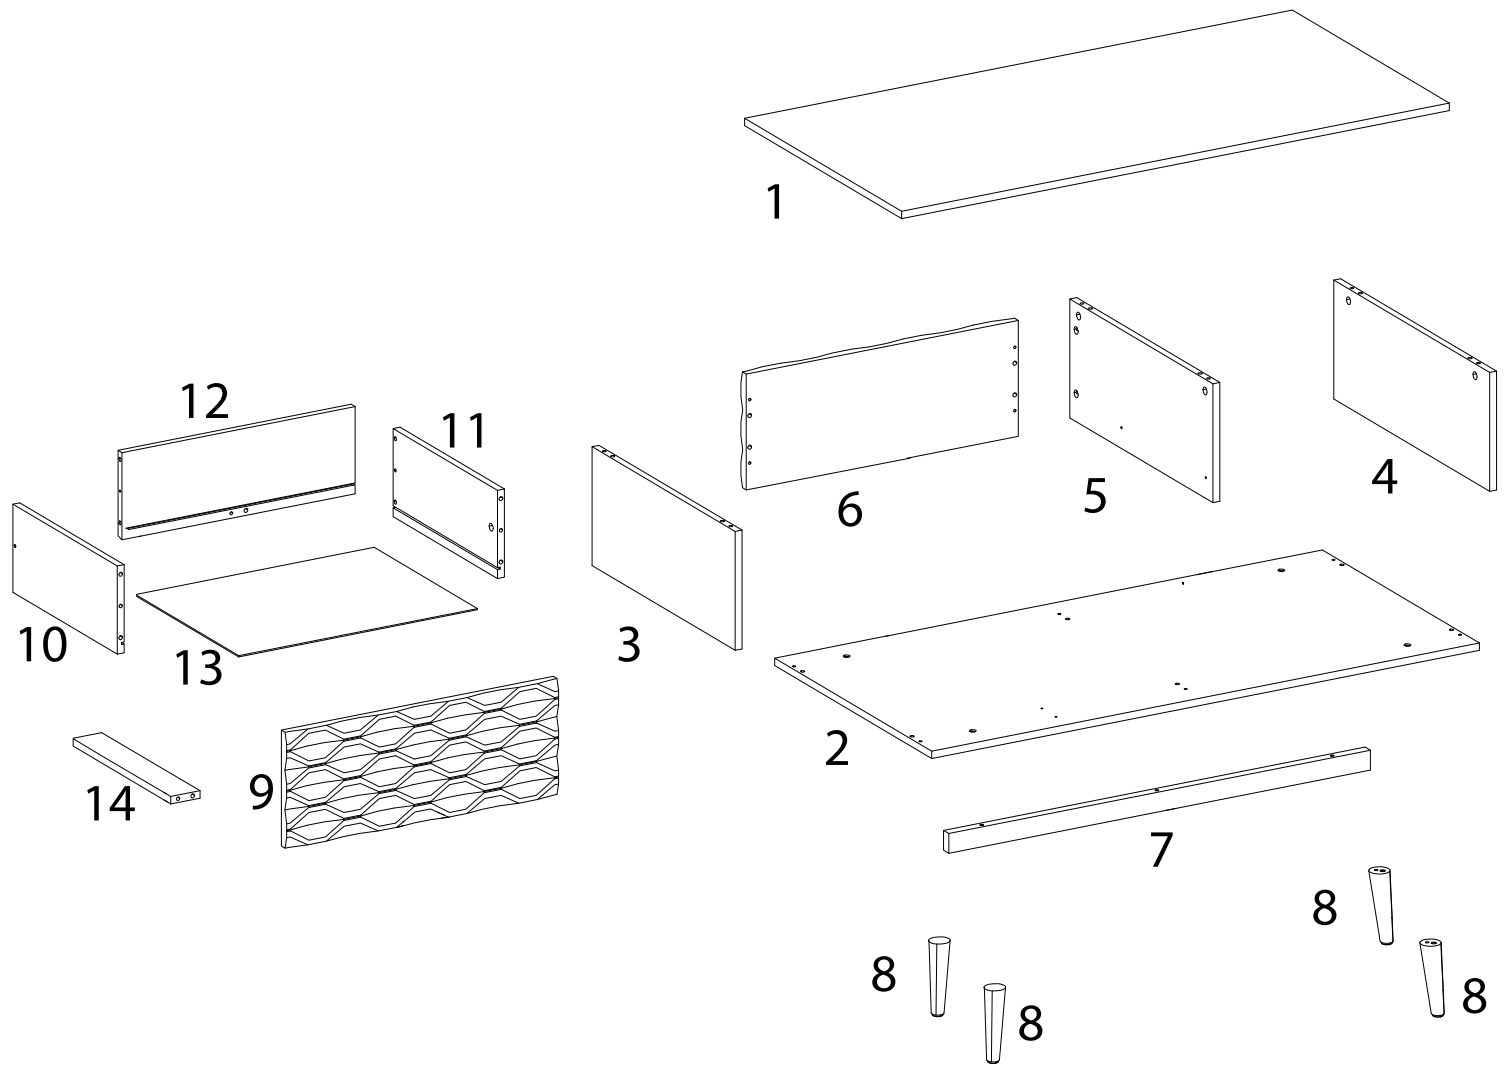

Assembly instructions for the coffee table, including tool requirements, time, and person count.

**Tools:** An icon shows an Allen key and a screwdriver inside a circle, and a power drill with a diagonal line through it, indicating that a power drill is not required.

**Warning:** A triangle with an exclamation mark indicates a warning.

**Time:** A clock icon is shown above the text "45'", indicating the estimated assembly time.

**Person Count:** An icon of a person is shown above the number "1", indicating that one person is required for assembly.

8

x 1

D

x 1

7

8

9

10