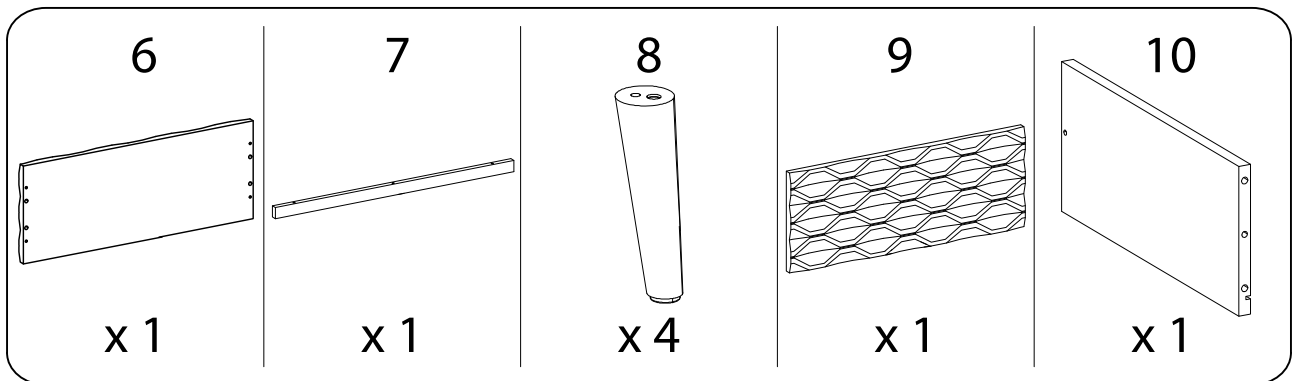

Assembly instructions for the coffee table, including tool requirements, time, and person count.

**Tools:** An icon shows an Allen key and a screwdriver inside a circle, and a power drill with a diagonal line through it, indicating that a power drill is not required.

**Warning:** A triangle with an exclamation mark indicates a warning.

**Time:** A clock icon is shown above the text "45'", indicating the estimated assembly time.

**Person Count:** An icon of a person is shown above the number "1", indicating that one person is required for assembly.

<p>11</p>  <p>x 1</p>	<p>12</p>  <p>x 1</p>	<p>13</p>  <p>x 1</p>	<p>14</p>  <p>x 1</p>
<p>A</p>  <p>x 13</p>	<p>B</p>  <p>x 13</p>	<p>C</p>  <p>x 16</p>	<p>D</p>  <p>x 30</p>
<p>E</p>  <p>M6 x 8</p> <p>x 6</p>	<p>F1</p>  <p>x 1</p>	<p>F2</p>  <p>x 1</p>	<p>G</p>  <p>x 1</p>
<p>H</p>  <p>x 3</p>	<p>I</p>  <p>M6 x 50</p> <p>x 3</p>	<p>J</p>  <p>x 1</p>	<p>K</p>  <p>M6 x 30</p> <p>x 4</p>
<p>L</p>  <p>M10 x 33.5</p> <p>x 9</p>		<p>M</p>  <p>M6 x 13</p> <p>x 4</p>	