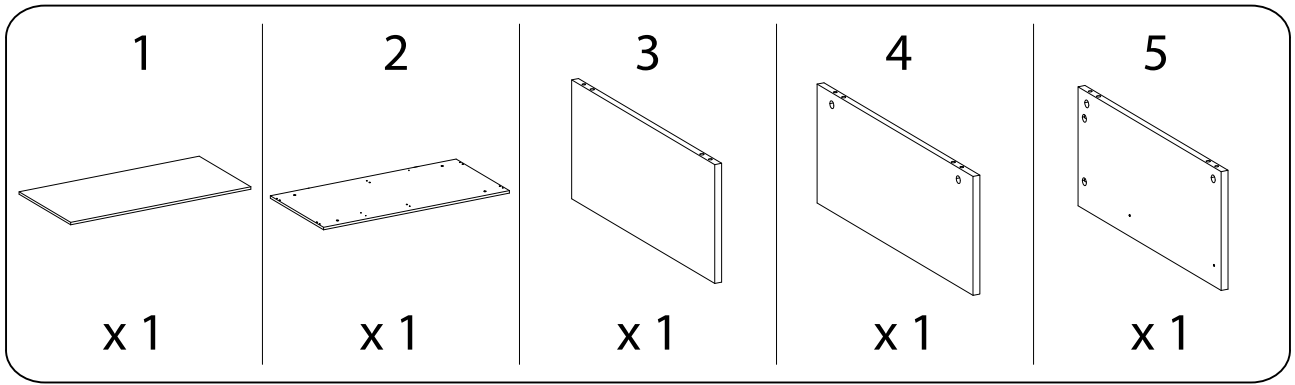

Assembly instructions for the coffee table, including tool requirements, time, and person count.

**Tools:** An icon shows an Allen key and a screwdriver inside a circle, and a power drill with a diagonal line through it, indicating that a power drill is not required.

**Warning:** A triangle with an exclamation mark indicates a warning.

**Time:** A clock icon is shown above the text "45'", indicating the estimated assembly time.

**Person Count:** An icon of a person is shown above the number "1", indicating that one person is required for assembly.