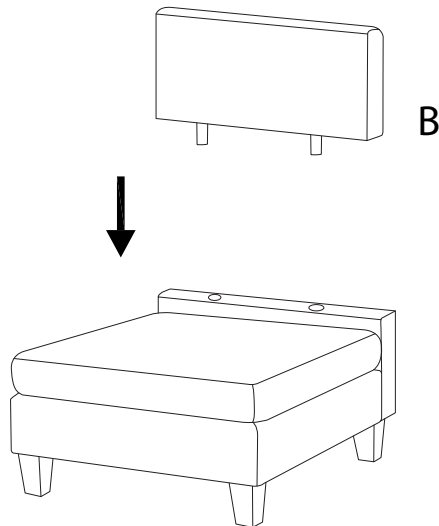

Diagram illustrating assembly instructions and warnings:

- Warning 1:** A warning triangle with an exclamation mark is positioned above a box containing a circular icon of an L-shaped bracket and a crossed-out power drill. To the right of this box is a clock icon with the number **5'** below it, indicating a 5-minute assembly time.
- Warning 2:** A second warning triangle with an exclamation mark is positioned above a box containing a circular icon of a rectangular block on a textured surface and a crossed-out block with a screw. To the right of this box is a person icon with the number **1** below it, indicating that one person is required for this step.

x 4

3

B

x 1

4

!