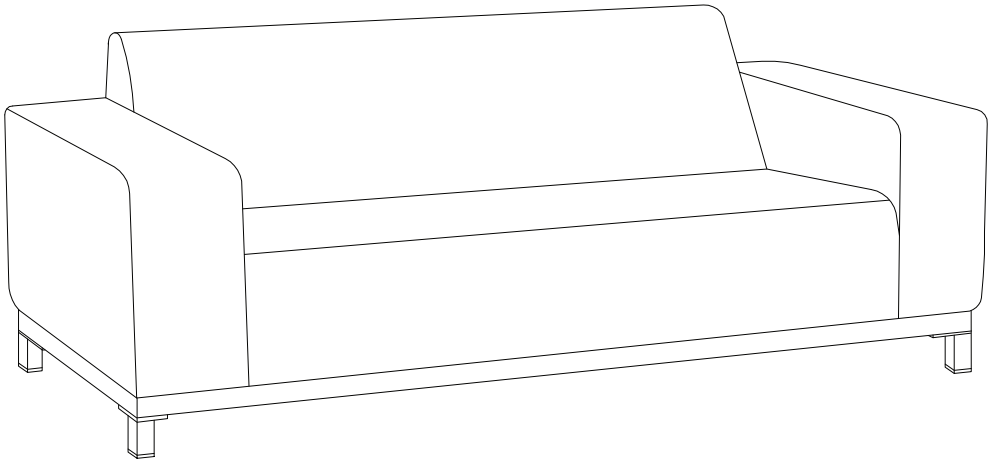

ROVIGO

An L-shaped metal bracket is shown inside a circle. To its right is a power drill with a diagonal line through it, indicating it should not be used.	A warning triangle containing an exclamation mark.	A simple clock face with tick marks and hands.
A rectangular cushion is shown inside a circle, resting on a textured surface. To its right is a screwdriver with a diagonal line through it, indicating it should not be used.	A warning triangle containing an exclamation mark.	A simple icon of a person standing.

15'

2

<p>A</p>  <p>x 1</p>	<p>B</p>  <p>x 4</p>	<p>C</p>  <p>x 2</p>
---	---	---

<p>D</p>  <p>M6 x 30</p> <p>x 8</p>	<p>E</p>  <p>x 12</p>	<p>F</p>  <p>x 1</p>	<p>G</p>  <p>M6 x 20</p> <p>x 4</p>
--	--	---	--