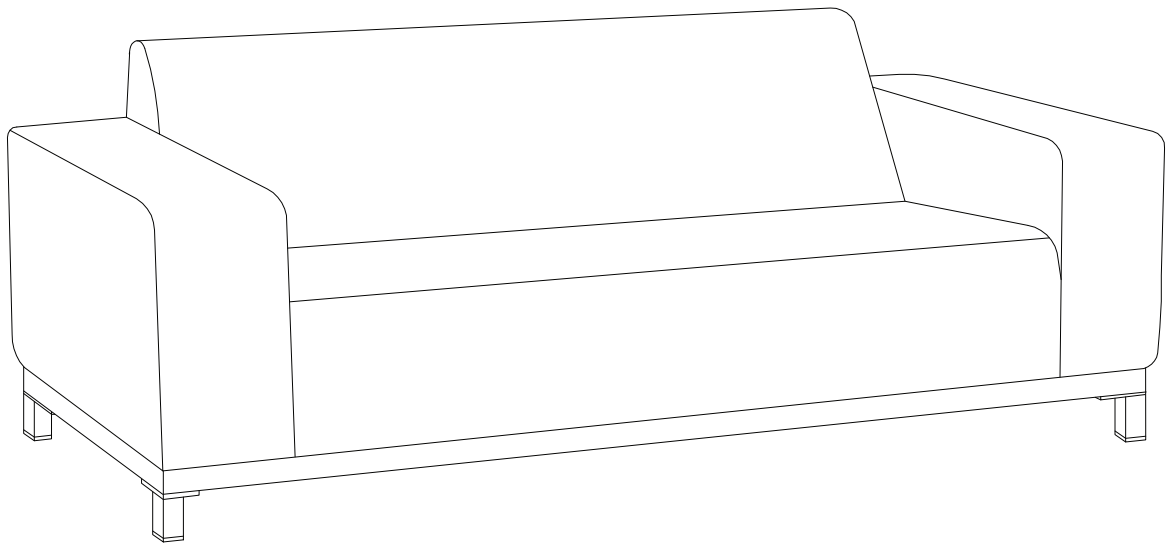

ROVIGO

An L-shaped metal bracket is shown inside a circle. To its right is a power drill with a diagonal line through it, indicating it should not be used.	A warning triangle containing an exclamation mark.	A simple clock face with tick marks and hands.
A rectangular cushion is shown inside a circle, resting on a textured surface. To its right is a screwdriver with a diagonal line through it, indicating it should not be used.	A warning triangle containing an exclamation mark.	A simple icon of a person standing.

15'

2

<p>A</p>  <p>x 1</p>	<p>B</p>  <p>x 4</p>	<p>C</p>  <p>x 2</p>
---	---	---

<p>D</p>  <p>M6 x 30</p> <p>x 8</p>	<p>E</p>  <p>x 12</p>	<p>F</p>  <p>x 1</p>	<p>G</p>  <p>M6 x 20</p> <p>x 4</p>
--	--	---	--