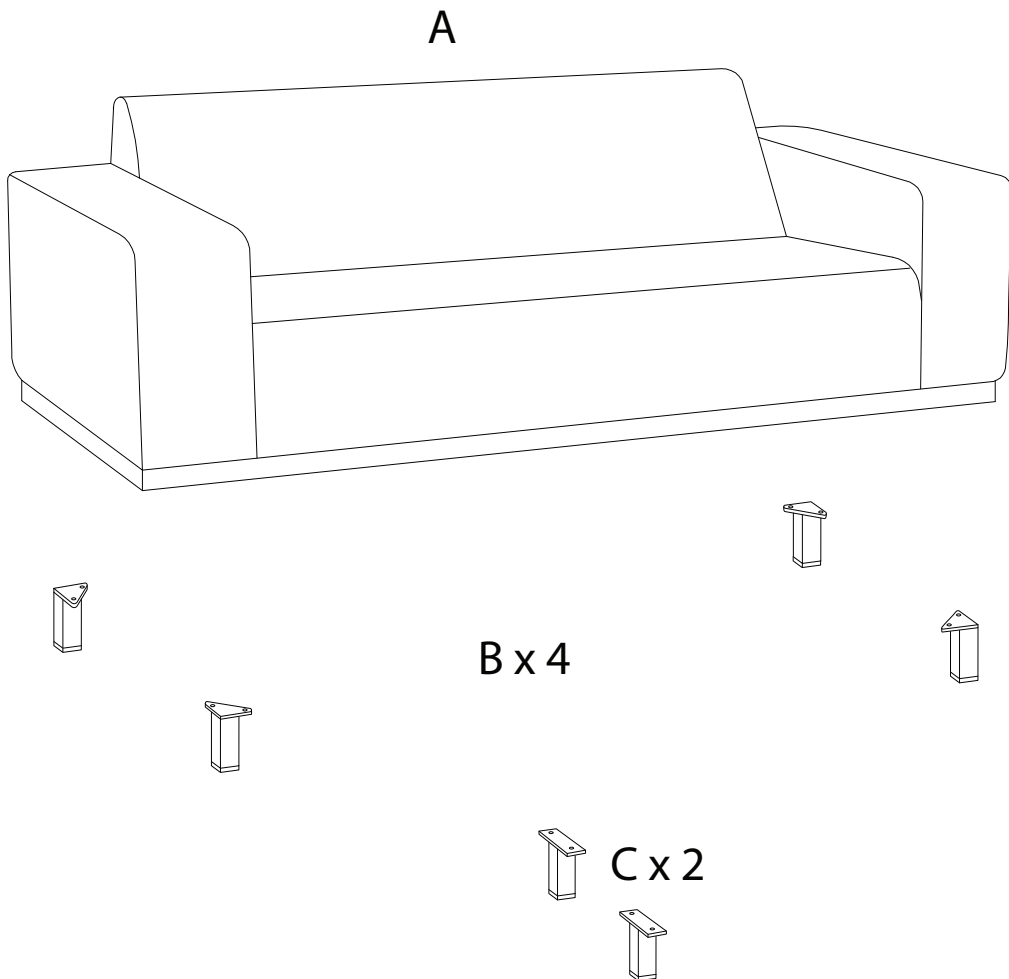

ROVIGO

An L-shaped metal bracket is shown inside a circle. To its right is a power drill with a diagonal line through it, indicating it should not be used.	A warning triangle containing an exclamation mark.	A simple clock face with tick marks and hands.
A rectangular cushion is shown inside a circle, resting on a textured surface. To its right is a screwdriver with a diagonal line through it, indicating it should not be used.	A warning triangle containing an exclamation mark.	A simple icon of a person standing.

15'

2

<p>A</p>  <p>x 1</p>	<p>B</p>  <p>x 4</p>	<p>C</p>  <p>x 2</p>
---	---	---

<p>D</p>  <p>M6 x 30</p> <p>x 8</p>	<p>E</p>  <p>x 12</p>	<p>F</p>  <p>x 1</p>	<p>G</p>  <p>M6 x 20</p> <p>x 4</p>
--	--	---	--