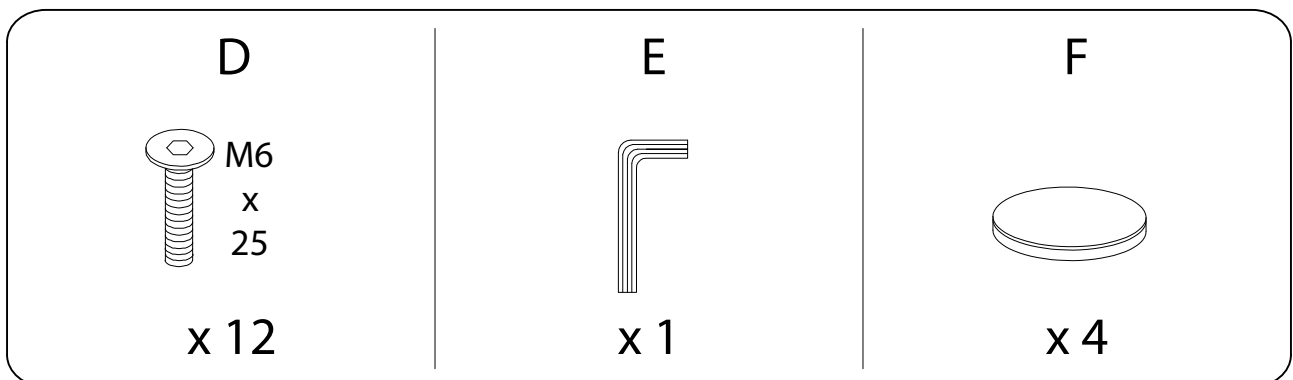

An icon showing an L-shaped metal bracket inside a circle, and a power drill with a diagonal line through it, indicating that a power drill should not be used.	A warning triangle icon with an exclamation mark inside.	A clock icon showing the time as approximately 1:50.
An icon showing a rectangular block on a base with a hatched pattern, and a similar block with a screw being inserted into it, with a diagonal line through it, indicating that screws should not be used.	A warning triangle icon with an exclamation mark inside.	A simple icon of a person standing.
		15'
		1