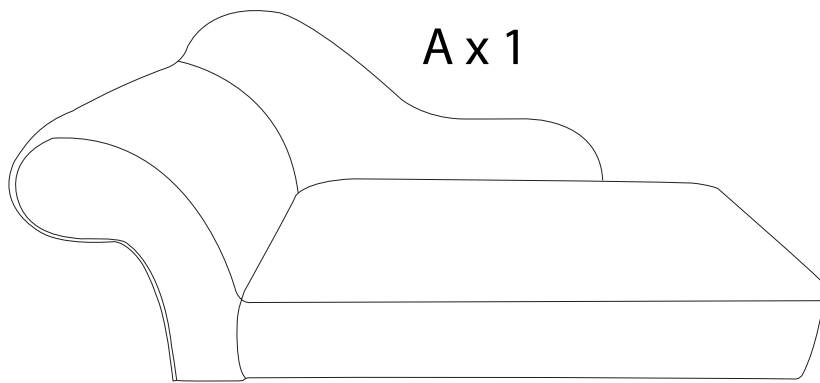

An icon showing an L-shaped metal bracket inside a circle, and a power drill with a diagonal line through it, indicating that a power drill should not be used.	A warning triangle icon with an exclamation mark inside.	A clock icon showing the time as approximately 1:50.
An icon showing a rectangular block on a base with a hatched pattern, and a similar block with a screw being inserted into it, with a diagonal line through it, indicating that screws should not be used.	A warning triangle icon with an exclamation mark inside.	A simple icon of a person standing.
		15'
		1