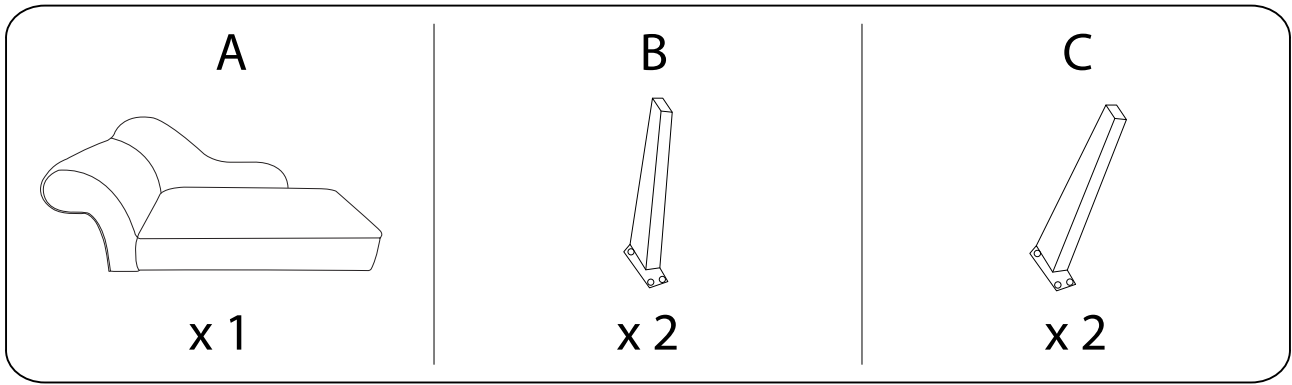

An icon showing an L-shaped metal bracket inside a circle, and a power drill with a diagonal line through it, indicating that a power drill should not be used.	A warning triangle icon with an exclamation mark inside.	A clock icon showing the time as approximately 1:50.
An icon showing a rectangular block on a base with a hatched pattern, and a similar block with a screw being inserted into it, with a diagonal line through it, indicating that screws should not be used.	A warning triangle icon with an exclamation mark inside.	A simple icon of a person standing.
		15'
		1