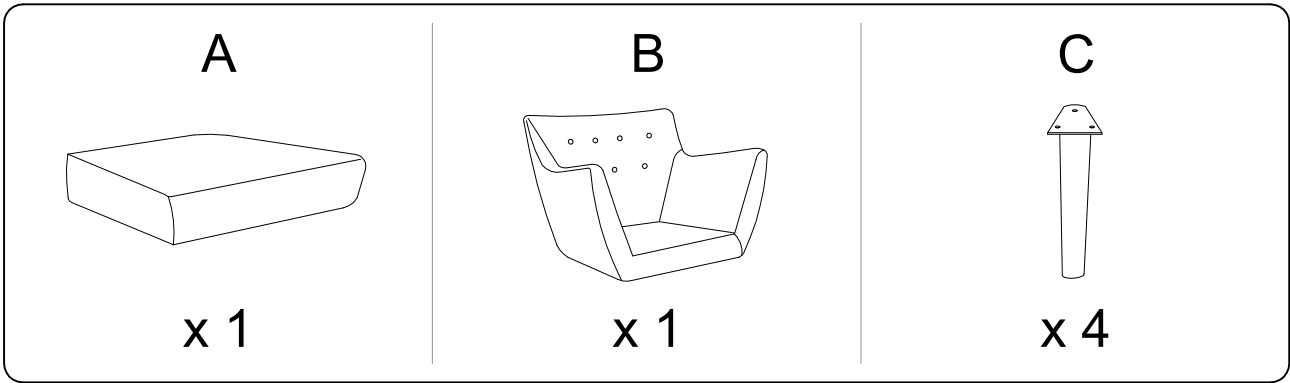

Assembly instructions for the chair, including icons for tools, materials, and safety warnings.

Top Section:

- Icon of an L-shaped metal bracket.
- Icon of a power drill with a slash through it, indicating it should not be used.
- Warning triangle icon with an exclamation mark.
- Icon of a clock face.
- Text: **20'**

Bottom Section:

- Icon of a rectangular cushion or pad.
- Icon of a rectangular block with a slash through it, indicating it should not be used.
- Warning triangle icon with an exclamation mark.
- Icon of a person.
- Text: **1**