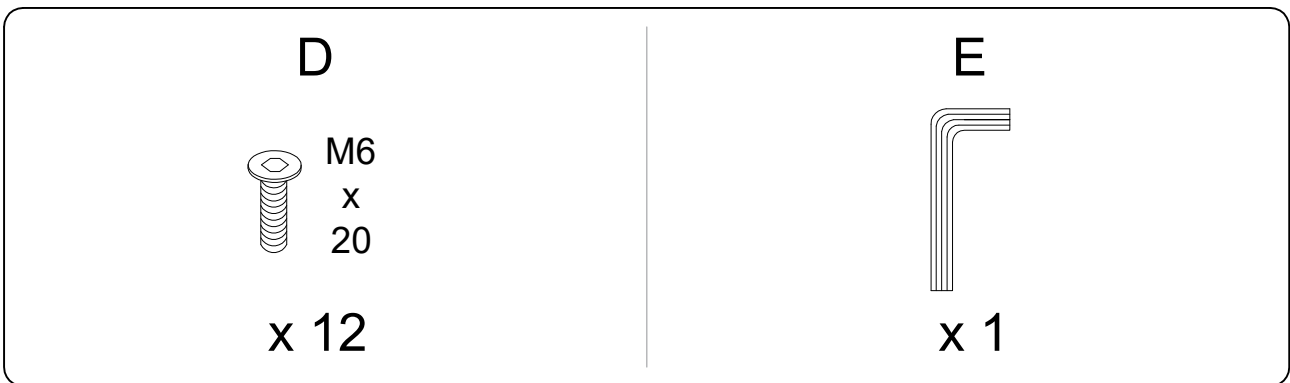

Assembly instructions for the chair, including icons for tools, materials, and safety warnings.

Top Section:

- Icon of an L-shaped metal bracket.
- Icon of a power drill with a slash through it, indicating it should not be used.
- Warning triangle icon with an exclamation mark.
- Icon of a clock face.
- Text: **20'**

Bottom Section:

- Icon of a rectangular cushion or pad.
- Icon of a rectangular block with a slash through it, indicating it should not be used.
- Warning triangle icon with an exclamation mark.
- Icon of a person.
- Text: **1**