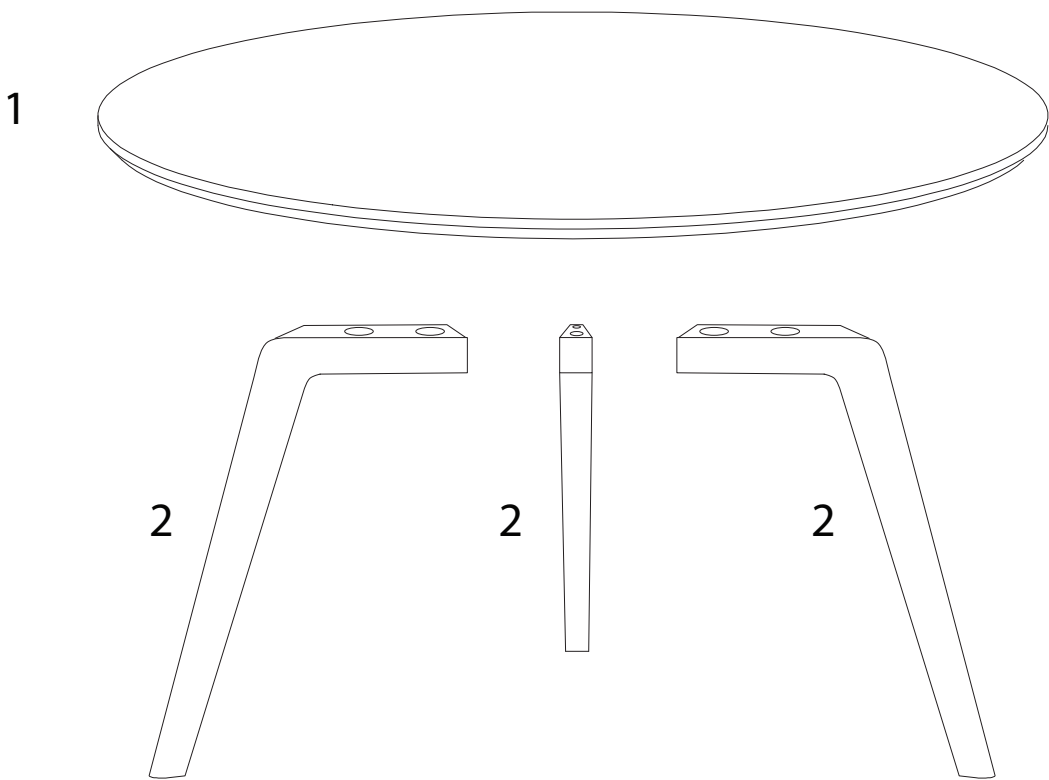

An icon showing an L-shaped metal bracket on the left and a power drill with a diagonal line through it on the right, indicating that a power drill should not be used.	A warning triangle icon with an exclamation mark inside.	A clock icon showing a 30-minute duration.
An icon showing a rectangular block on a mat on the left and a block with a screw being inserted into it with a diagonal line through it on the right, indicating that a screw should not be used.	A warning triangle icon with an exclamation mark inside.	An icon of a person, representing a single person.

30'

1

1

2