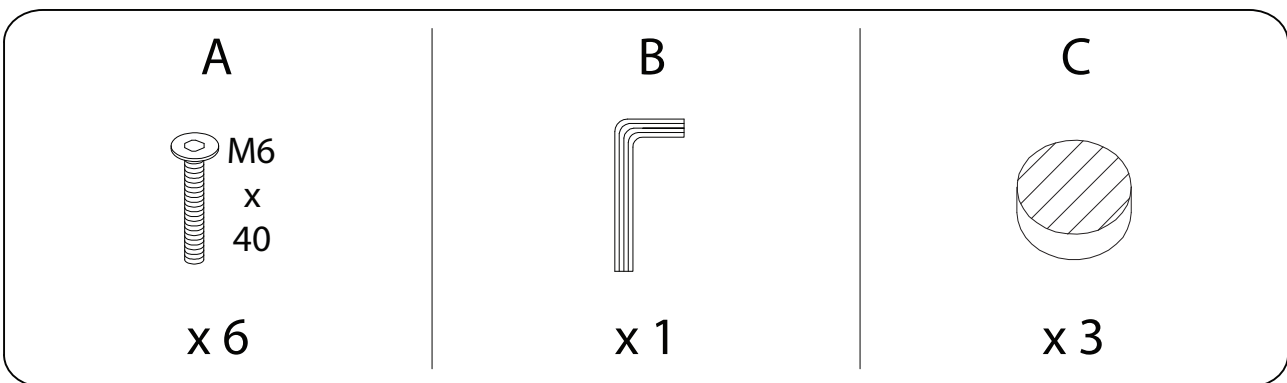

An icon showing an L-shaped metal bracket on the left and a power drill with a diagonal line through it on the right, indicating that a power drill should not be used.	A warning triangle icon with an exclamation mark inside.	A clock icon showing a 30-minute duration.
An icon showing a rectangular block on a mat on the left and a block with a screw being inserted into it with a diagonal line through it on the right, indicating that a screw should not be used.	A warning triangle icon with an exclamation mark inside.	An icon of a person, representing a single person.

30'

1

1

2