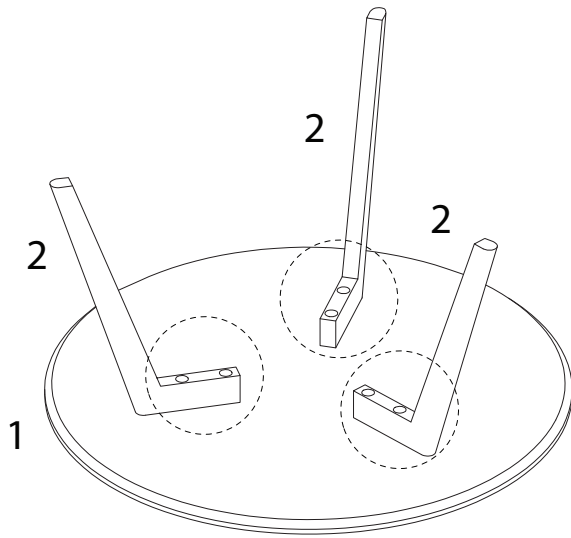

An icon showing an L-shaped metal bracket on the left and a power drill with a diagonal line through it on the right, indicating that a power drill should not be used.	A warning triangle icon with an exclamation mark inside.	A clock icon showing a 30-minute duration.
An icon showing a rectangular block on a mat on the left and a block with a screw being inserted into it with a diagonal line through it on the right, indicating that a screw should not be used.	A warning triangle icon with an exclamation mark inside.	An icon of a person, representing a single person.

30'

1

1

2