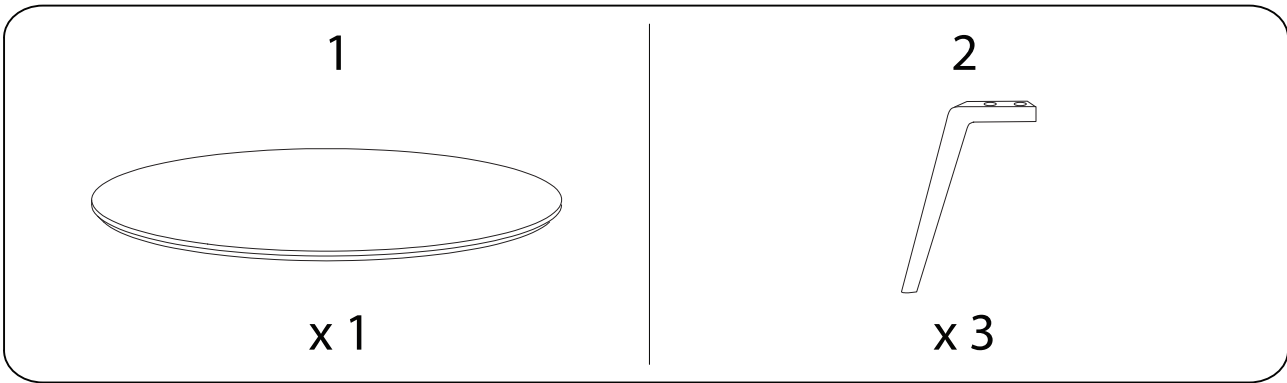

An icon showing an L-shaped metal bracket on the left and a power drill with a diagonal line through it on the right, indicating that a power drill should not be used.	A warning triangle icon with an exclamation mark inside.	A clock icon showing a 30-minute duration.
An icon showing a rectangular block on a mat on the left and a block with a screw being inserted into it with a diagonal line through it on the right, indicating that a screw should not be used.	A warning triangle icon with an exclamation mark inside.	An icon of a person, representing a single person.

30'

1

1

2