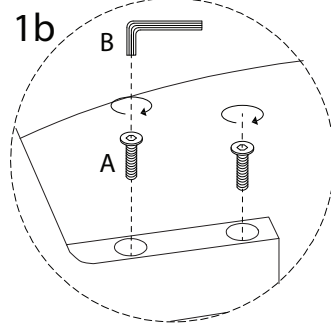

An icon showing an L-shaped metal bracket on the left and a power drill with a diagonal line through it on the right, indicating that a power drill should not be used.	A warning triangle icon with an exclamation mark inside.	A clock icon showing a 30-minute duration.
An icon showing a rectangular block on a mat on the left and a block with a screw being inserted into it with a diagonal line through it on the right, indicating that a screw should not be used.	A warning triangle icon with an exclamation mark inside.	An icon of a person, representing a single person.

30'

1

1

2