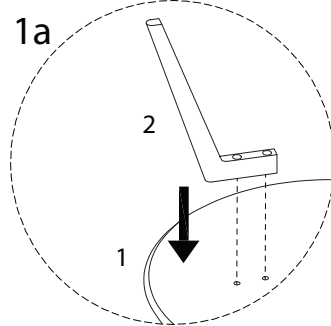

An icon showing an L-shaped metal bracket on the left and a power drill with a diagonal line through it on the right, indicating that a power drill should not be used.	A warning triangle icon with an exclamation mark inside.	A clock icon showing a 30-minute duration.
An icon showing a rectangular block on a mat on the left and a block with a screw being inserted into it with a diagonal line through it on the right, indicating that a screw should not be used.	A warning triangle icon with an exclamation mark inside.	An icon of a person, representing a single person.

30'

1

1

2