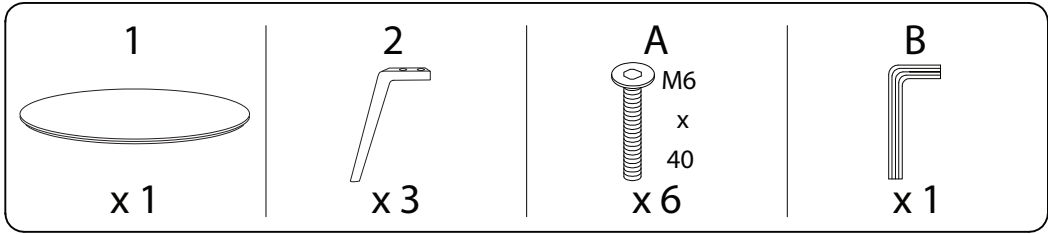

An icon showing an L-shaped metal bracket on the left and a power drill with a diagonal line through it on the right, indicating that a power drill should not be used.	A warning triangle icon with an exclamation mark inside.	A clock icon showing a 30-minute duration.
An icon showing a rectangular block on a mat on the left and a block with a screw being inserted into it with a diagonal line through it on the right, indicating that a screw should not be used.	A warning triangle icon with an exclamation mark inside.	An icon of a person, representing a single person.

30'

1

1

2