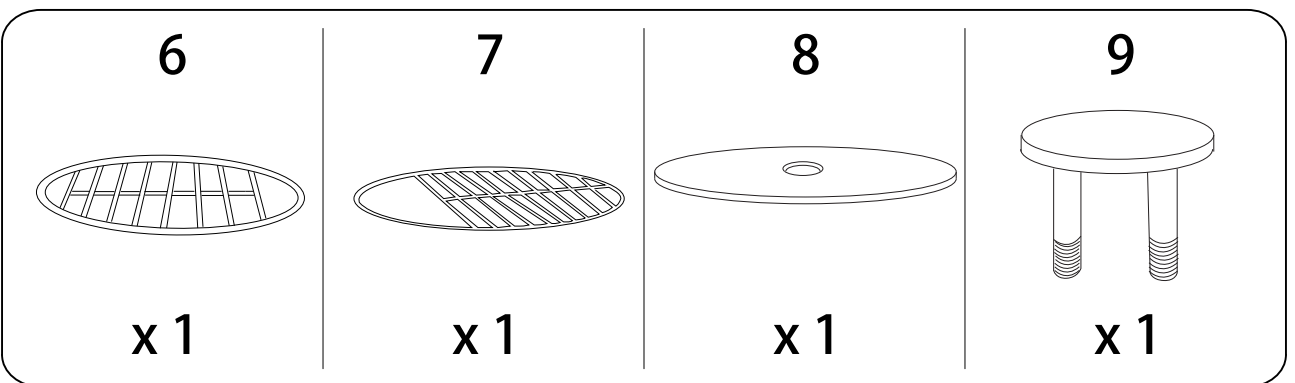

Assembly instructions for the table top:

- Icon: Wrench and a crossed-out power drill.
- Warning symbol: A triangle with an exclamation mark.
- Time icon: A clock face showing 45 minutes.
- Time label: **45'**

Assembly instructions for the table base:

- Icon: A rectangular block being placed on a textured surface, and a crossed-out block being placed on a smooth surface.
- Warning symbol: A triangle with an exclamation mark.
- Person icon: A simple human figure.
- Person label: **1**

A

x 8

B

x 16

C

x 8

D

x 2