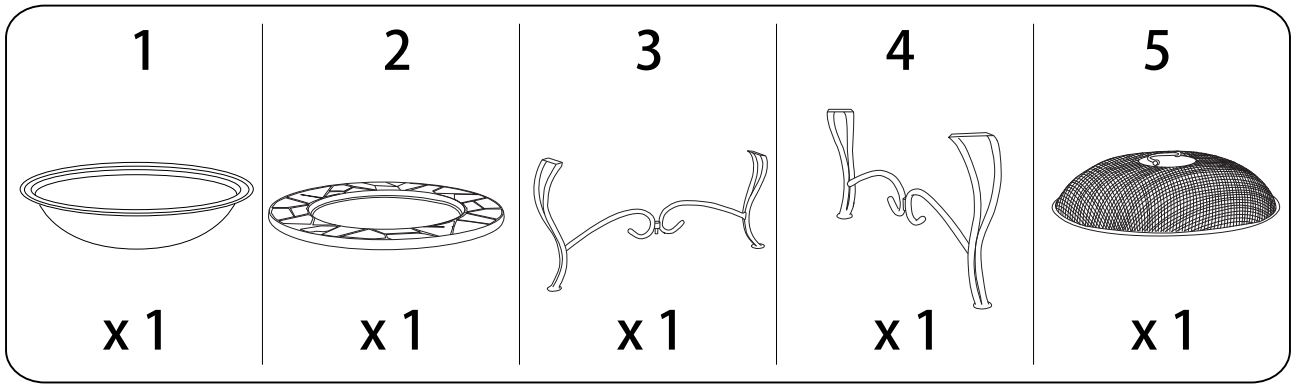

Assembly instructions for the table top:

- Icon: Wrench and a crossed-out power drill.
- Warning symbol: A triangle with an exclamation mark.
- Time icon: A clock face showing 45 minutes.
- Time label: **45'**

Assembly instructions for the table base:

- Icon: A rectangular block being placed on a textured surface, and a crossed-out block being placed on a smooth surface.
- Warning symbol: A triangle with an exclamation mark.
- Person icon: A simple human figure.
- Person label: **1**

A

x 8

B

x 16

C

x 8

D

x 2