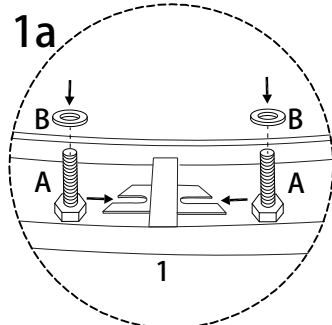

Assembly instructions for the table top:

- Icon: Wrench and a crossed-out power drill.
- Warning symbol: A triangle with an exclamation mark.
- Time icon: A clock face showing 45 minutes.
- Time label: **45'**

Assembly instructions for the table base:

- Icon: A rectangular block being placed on a textured surface, and a crossed-out block being placed on a smooth surface.
- Warning symbol: A triangle with an exclamation mark.
- Person icon: A simple human figure.
- Person label: **1**

E

x 1

F

x 1

1

2

3

4