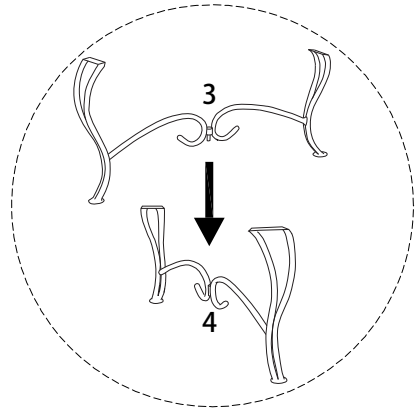

Assembly instructions for the table top:

- Icon: Wrench and a crossed-out power drill.
- Warning symbol: A triangle with an exclamation mark.
- Time icon: A clock face showing 45 minutes.
- Time label: **45'**

Assembly instructions for the table base:

- Icon: A rectangular block being placed on a textured surface, and a crossed-out block being placed on a smooth surface.
- Warning symbol: A triangle with an exclamation mark.
- Person icon: A simple human figure.
- Person label: **1**

A

x 8

B

x 16

C

x 8

D

x 2

E

x 1

F

x 1

1

2

3

4