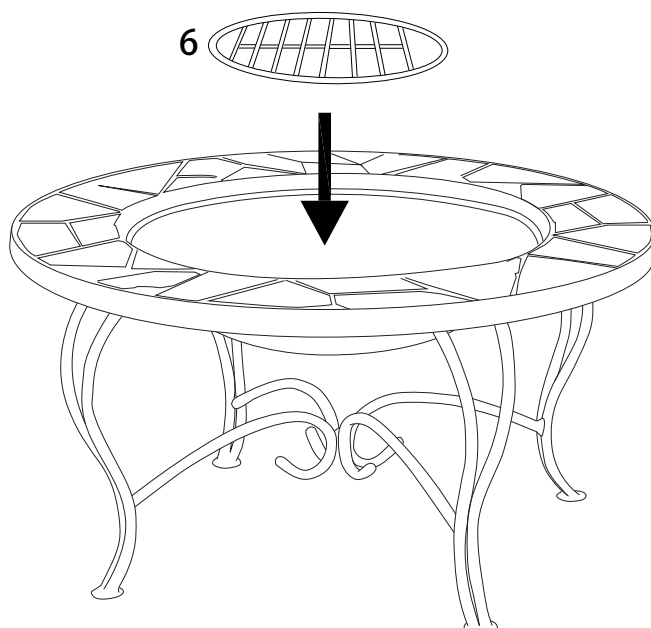

Assembly instructions for the table top:

- Icon: Wrench and a crossed-out power drill.
- Warning symbol: A triangle with an exclamation mark.
- Time icon: A clock face showing 45 minutes.
- Time label: **45'**

Assembly instructions for the table base:

- Icon: A rectangular block being placed on a textured surface, and a crossed-out block being placed on a smooth surface.
- Warning symbol: A triangle with an exclamation mark.
- Person icon: A simple human figure.
- Person label: **1**

A

x 8

B

x 16

C

x 8

D

x 2

E

x 1

F

x 1

1

2

3

4