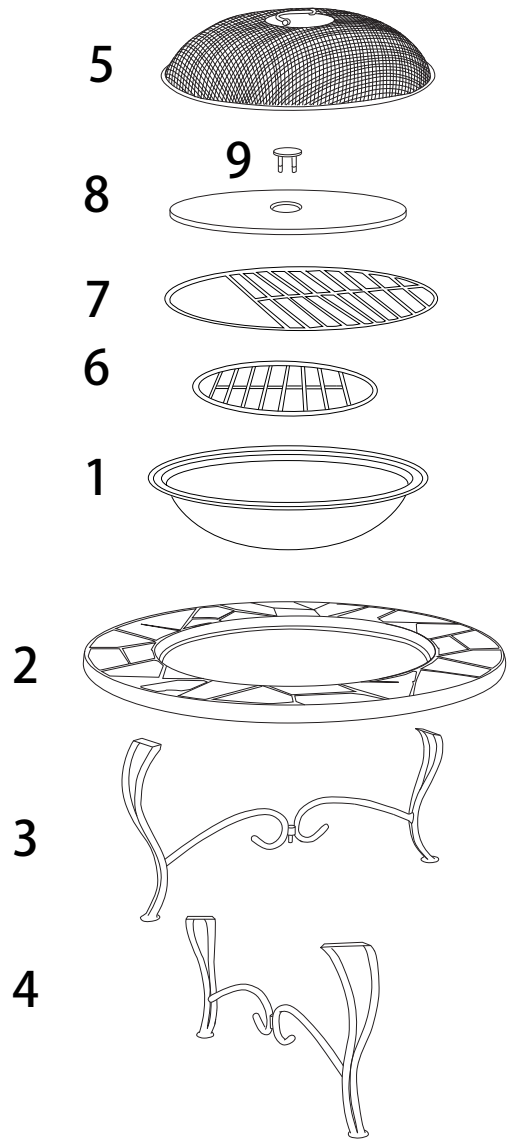

Assembly instructions for the table top:

- Icon: Wrench and a crossed-out power drill.
- Warning symbol: A triangle with an exclamation mark.
- Time icon: A clock face showing 45 minutes.
- Time label: **45'**

Assembly instructions for the table base:

- Icon: A rectangular block being placed on a textured surface, and a crossed-out block being placed on a smooth surface.
- Warning symbol: A triangle with an exclamation mark.
- Person icon: A simple human figure.
- Person label: **1**

A

x 8

B

x 16

C

x 8

D

x 2