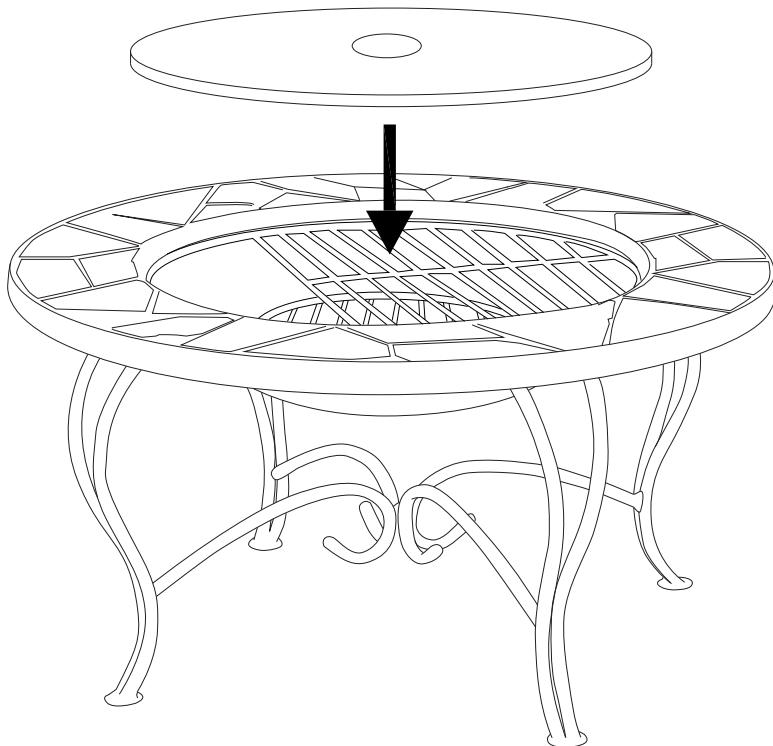

Assembly instructions for the table top:

- Icon: Wrench and a crossed-out power drill.
- Warning symbol: A triangle with an exclamation mark.
- Time icon: A clock face showing 45 minutes.
- Time label: **45'**

Assembly instructions for the table base:

- Icon: A rectangular block being placed on a textured surface, and a crossed-out block being placed on a smooth surface.
- Warning symbol: A triangle with an exclamation mark.
- Person icon: A simple human figure.
- Person label: **1**

5

6

7

8

9

E

x 1