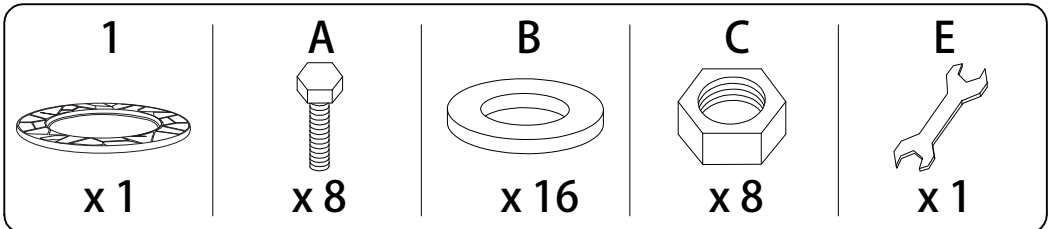

Assembly instructions for the table top:

- Icon: Wrench and a crossed-out power drill.
- Warning symbol: A triangle with an exclamation mark.
- Time icon: A clock face showing 45 minutes.
- Time label: **45'**

Assembly instructions for the table base:

- Icon: A rectangular block being placed on a textured surface, and a crossed-out block being placed on a smooth surface.
- Warning symbol: A triangle with an exclamation mark.
- Person icon: A simple human figure.
- Person label: **1**

A

x 8

B

x 16

C

x 8

D

x 2

E

x 1

F

x 1

1

2

3

4