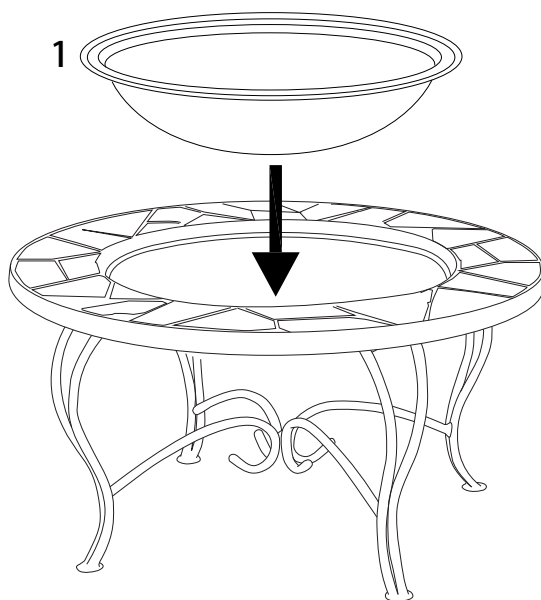

Assembly instructions for the table top:

- Icon: Wrench and a crossed-out power drill.
- Warning symbol: A triangle with an exclamation mark.
- Time icon: A clock face showing 45 minutes.
- Time label: **45'**

Assembly instructions for the table base:

- Icon: A rectangular block being placed on a textured surface, and a crossed-out block being placed on a smooth surface.
- Warning symbol: A triangle with an exclamation mark.
- Person icon: A simple human figure.
- Person label: **1**

A

x 8

B

x 16

C

x 8

D

x 2

E

x 1

F

x 1

1

2

3

4