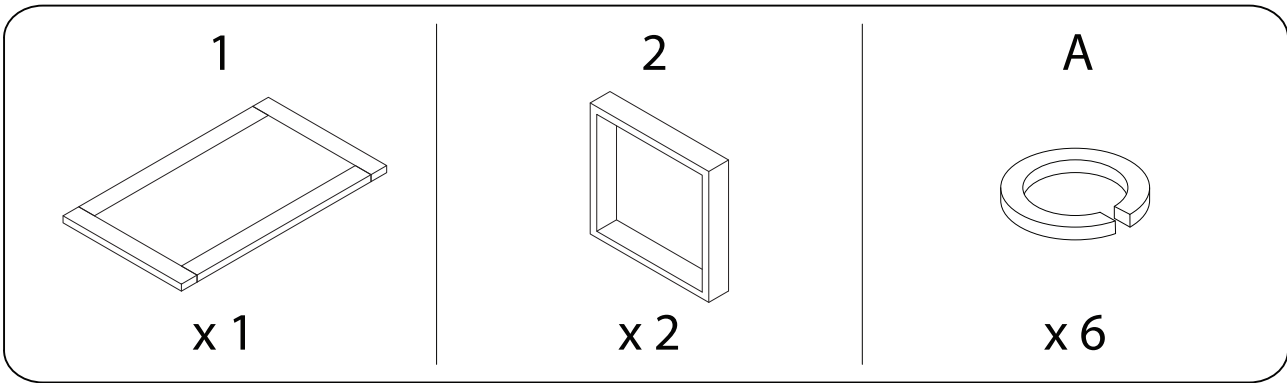

Diagram illustrating assembly instructions and safety warnings:

- Top Warning:** A warning triangle with an exclamation mark is connected by a vertical line to a box containing:
  - An icon of an L-shaped metal bracket.
  - An icon of a power drill with a diagonal line through it, indicating that a power drill should not be used.
- Bottom Warning:** A warning triangle with an exclamation mark is connected by a vertical line to a box containing:
  - An icon of a rectangular block being placed on a textured surface.
  - An icon of a rectangular block with a diagonal line through it, indicating that the block should not be placed on a soft or uneven surface.
- Time:** A clock icon with the text "10'" below it, indicating a 10-minute assembly time.
- Person:** An icon of a person with the text "1" below it, indicating that one person is required for assembly.