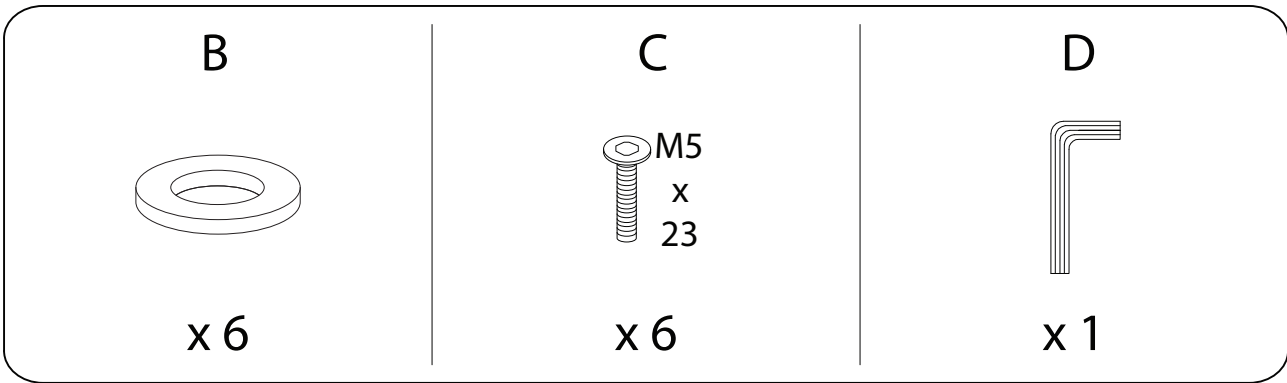

Diagram illustrating assembly instructions and safety warnings:

- Top Warning:** A warning triangle with an exclamation mark is connected by a vertical line to a box containing:
  - An icon of an L-shaped metal bracket.
  - An icon of a power drill with a diagonal line through it, indicating that a power drill should not be used.
- Bottom Warning:** A warning triangle with an exclamation mark is connected by a vertical line to a box containing:
  - An icon of a rectangular block being placed on a textured surface.
  - An icon of a rectangular block with a diagonal line through it, indicating that the block should not be placed on a soft or uneven surface.
- Time:** A clock icon with the text "10'" below it, indicating a 10-minute assembly time.
- Person:** An icon of a person with the text "1" below it, indicating that one person is required for assembly.