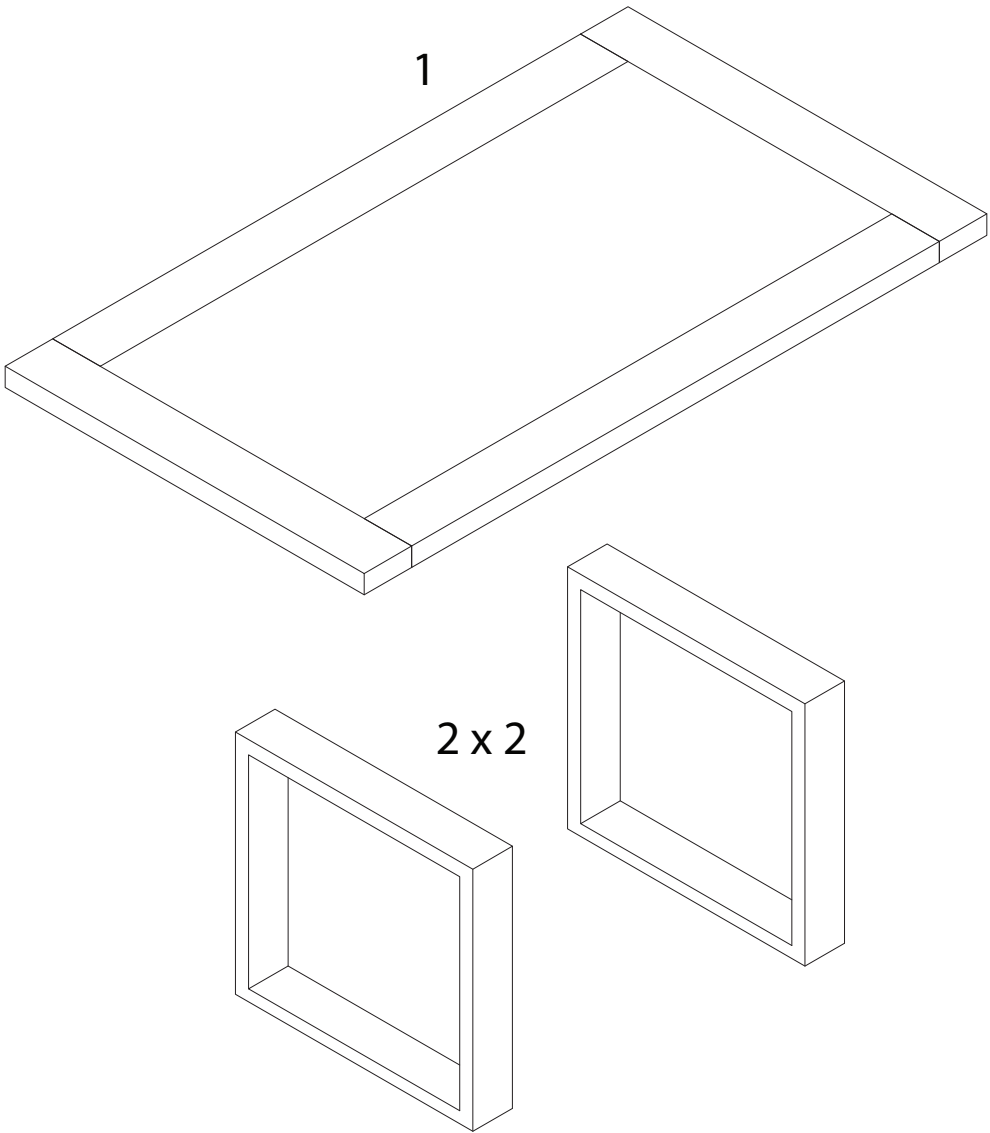

Diagram illustrating assembly instructions and safety warnings:

- Top Warning:** A warning triangle with an exclamation mark is connected by a vertical line to a box containing:
  - An icon of an L-shaped metal bracket.
  - An icon of a power drill with a diagonal line through it, indicating that a power drill should not be used.
- Bottom Warning:** A warning triangle with an exclamation mark is connected by a vertical line to a box containing:
  - An icon of a rectangular block being placed on a textured surface.
  - An icon of a rectangular block with a diagonal line through it, indicating that the block should not be placed on a soft or uneven surface.
- Time:** A clock icon with the text "10'" below it, indicating a 10-minute assembly time.
- Person:** An icon of a person with the text "1" below it, indicating that one person is required for assembly.