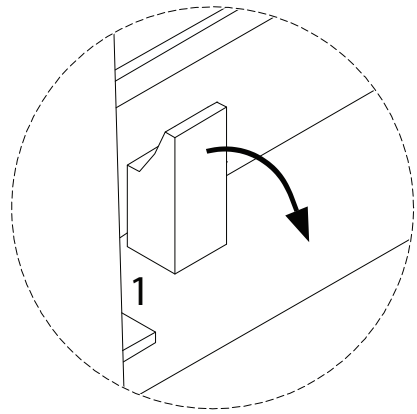

Diagram illustrating assembly instructions and safety warnings:

- Warning 1:** A crossed-out power drill icon indicates that power tools should not be used for assembly.
- Warning 2:** A crossed-out icon of a block being lifted by a hand indicates that the table should not be lifted by the top surface.
- Time:** A clock icon with the number **40'** below it, indicating an estimated assembly time of 40 minutes.
- Personnel:** An icon of a person with the number **2** below it, indicating that two people are required for assembly.

<p>1</p>  <p>x 1</p>	<p>2</p>  <p>x 1</p>	<p>3</p>  <p>x 4</p>	<p>4</p>  <p>x 4</p>
---	---	---	---

1

2

3

4

5

6