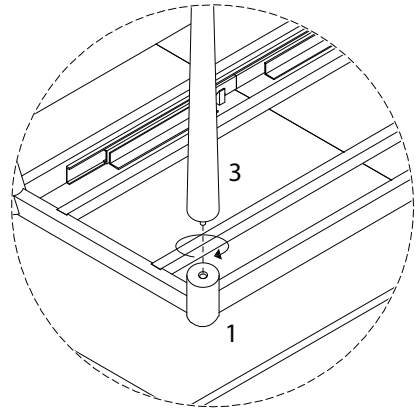

Diagram illustrating assembly instructions and safety warnings:

- Warning 1:** A crossed-out power drill icon indicates that power tools should not be used for assembly.
- Warning 2:** A crossed-out icon of a block being lifted by a hand indicates that the table should not be lifted by the top surface.
- Time:** A clock icon with the number **40'** below it, indicating an estimated assembly time of 40 minutes.
- Personnel:** An icon of a person with the number **2** below it, indicating that two people are required for assembly.

<p>1</p>  <p>x 1</p>	<p>2</p>  <p>x 1</p>	<p>3</p>  <p>x 4</p>	<p>4</p>  <p>x 4</p>
---	---	---	---

1

2

3

4

5

6