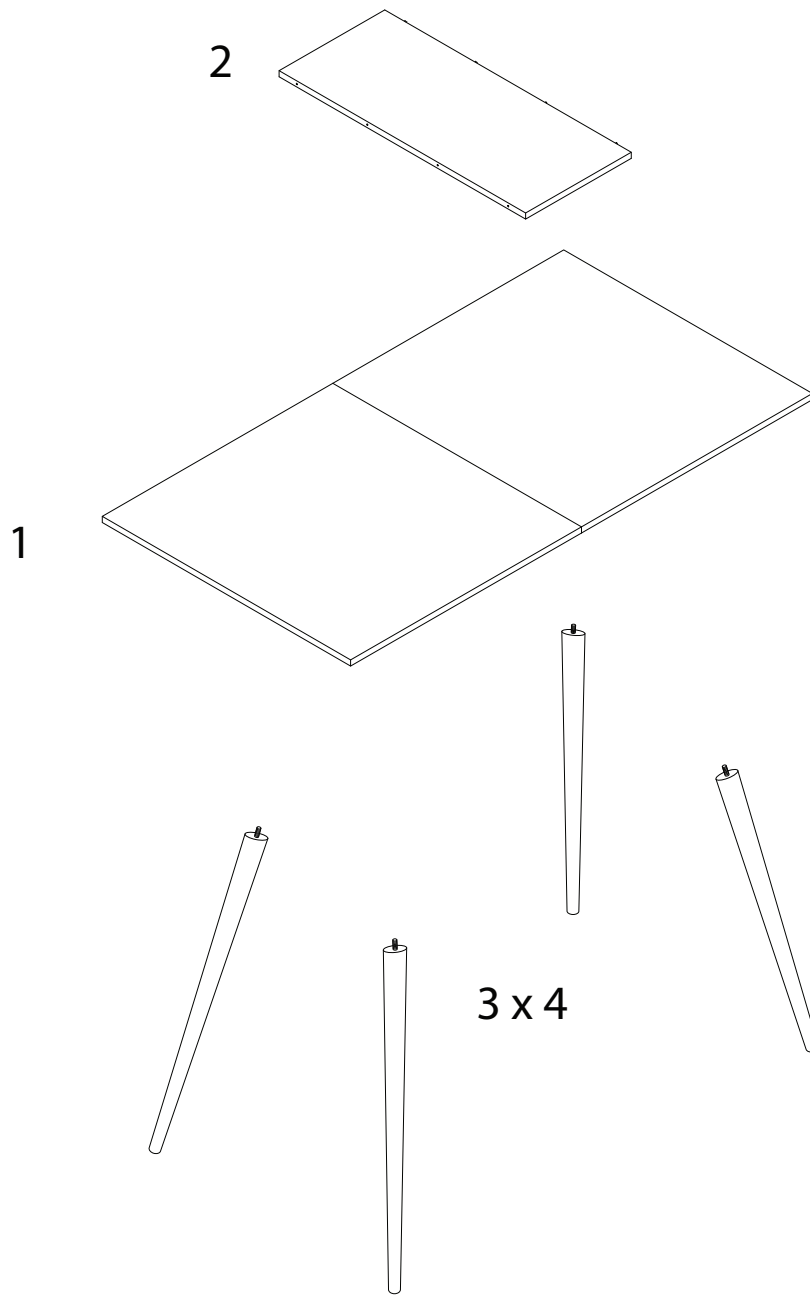

Diagram illustrating assembly instructions and safety warnings:

- Warning 1:** A crossed-out power drill icon indicates that power tools should not be used for assembly.
- Warning 2:** A crossed-out icon of a block being lifted by a hand indicates that the table should not be lifted by the top surface.
- Time:** A clock icon with the number **40'** below it, indicating an estimated assembly time of 40 minutes.
- Personnel:** An icon of a person with the number **2** below it, indicating that two people are required for assembly.

<p>1</p>  <p>x 1</p>	<p>2</p>  <p>x 1</p>	<p>3</p>  <p>x 4</p>	<p>4</p>  <p>x 4</p>
---	---	---	---

1

2

3

4

5

6