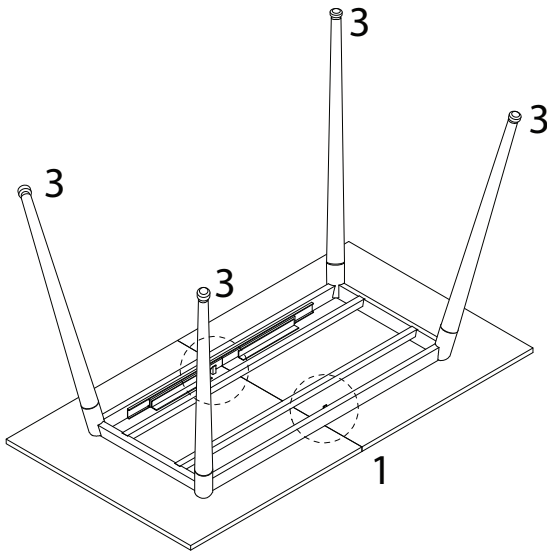

Diagram illustrating assembly instructions and safety warnings:

- Warning 1:** A crossed-out power drill icon indicates that power tools should not be used for assembly.
- Warning 2:** A crossed-out icon of a block being lifted by a hand indicates that the table should not be lifted by the top surface.
- Time:** A clock icon with the number **40'** below it, indicating an estimated assembly time of 40 minutes.
- Personnel:** An icon of a person with the number **2** below it, indicating that two people are required for assembly.

<p>1</p>  <p>x 1</p>	<p>2</p>  <p>x 1</p>	<p>3</p>  <p>x 4</p>	<p>4</p>  <p>x 4</p>
---	---	---	---

1

2

3

4

5

6