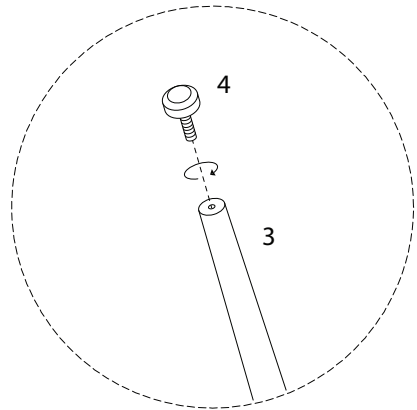

Diagram illustrating assembly instructions and safety warnings:

- Warning 1:** A crossed-out power drill icon indicates that power tools should not be used for assembly.
- Warning 2:** A crossed-out icon of a block being lifted by a hand indicates that the table should not be lifted by the top surface.
- Time:** A clock icon with the number **40'** below it, indicating an estimated assembly time of 40 minutes.
- Personnel:** An icon of a person with the number **2** below it, indicating that two people are required for assembly.

<p>1</p>  <p>x 1</p>	<p>2</p>  <p>x 1</p>	<p>3</p>  <p>x 4</p>	<p>4</p>  <p>x 4</p>
---	---	---	---

1

2

3

4

5

6