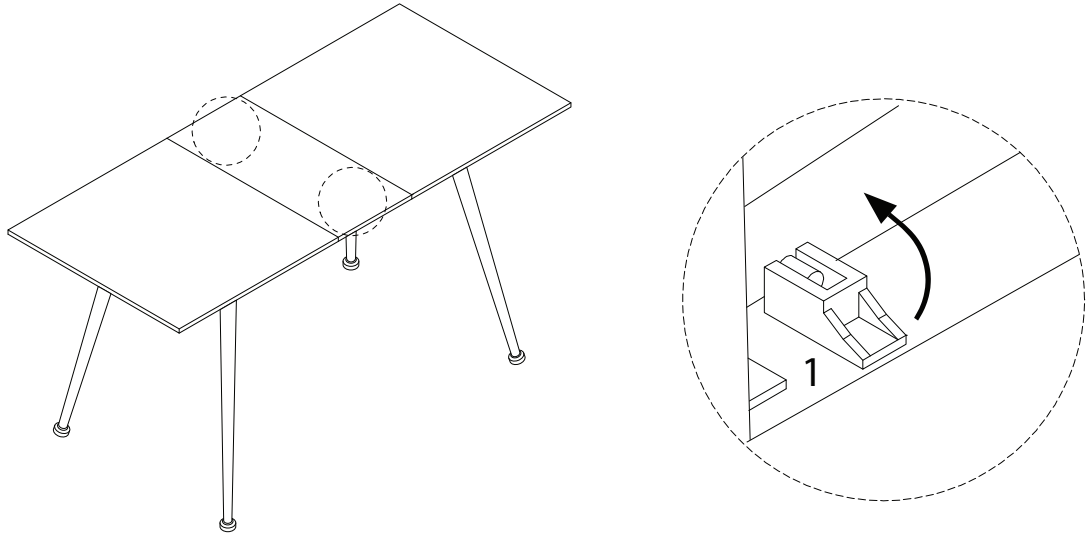

Diagram illustrating assembly instructions and safety warnings:

- Warning 1:** A crossed-out power drill icon indicates that power tools should not be used for assembly.
- Warning 2:** A crossed-out icon of a block being lifted by a hand indicates that the table should not be lifted by the top surface.
- Time:** A clock icon with the number **40'** below it, indicating an estimated assembly time of 40 minutes.
- Personnel:** An icon of a person with the number **2** below it, indicating that two people are required for assembly.

<p>1</p>  <p>x 1</p>	<p>2</p>  <p>x 1</p>	<p>3</p>  <p>x 4</p>	<p>4</p>  <p>x 4</p>
---	---	---	---

1

2

3

4

5

6