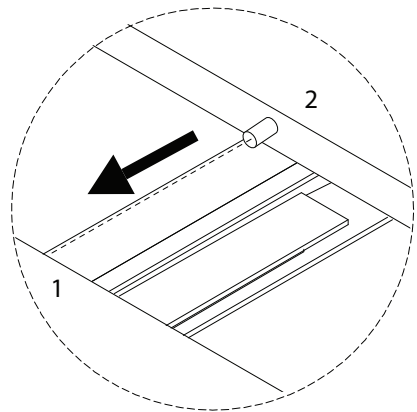

Diagram illustrating assembly instructions and safety warnings:

- Warning 1:** A crossed-out power drill icon indicates that power tools should not be used for assembly.
- Warning 2:** A crossed-out icon of a block being lifted by a hand indicates that the table should not be lifted by the top surface.
- Time:** A clock icon with the number **40'** below it, indicating an estimated assembly time of 40 minutes.
- Personnel:** An icon of a person with the number **2** below it, indicating that two people are required for assembly.

<p>1</p>  <p>x 1</p>	<p>2</p>  <p>x 1</p>	<p>3</p>  <p>x 4</p>	<p>4</p>  <p>x 4</p>
---	---	---	---

1

2

3

4

5

6