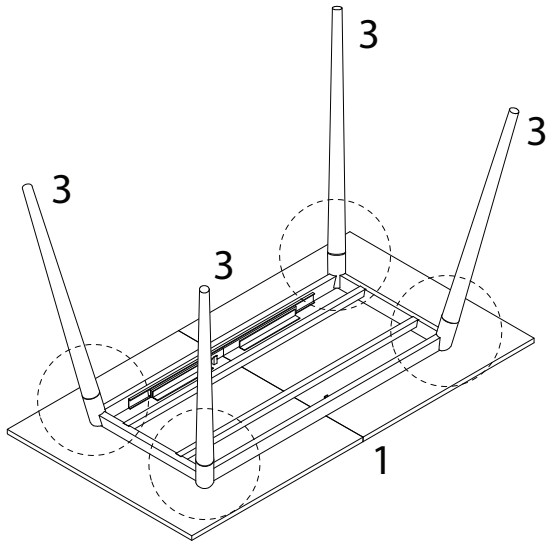

Diagram illustrating assembly instructions and safety warnings:

- Warning 1:** A crossed-out power drill icon indicates that power tools should not be used for assembly.
- Warning 2:** A crossed-out icon of a block being lifted by a hand indicates that the table should not be lifted by the top surface.
- Time:** A clock icon with the number **40'** below it, indicating an estimated assembly time of 40 minutes.
- Personnel:** An icon of a person with the number **2** below it, indicating that two people are required for assembly.

<p>1</p>  <p>x 1</p>	<p>2</p>  <p>x 1</p>	<p>3</p>  <p>x 4</p>	<p>4</p>  <p>x 4</p>
---	---	---	---

1

2

3

4

5

6