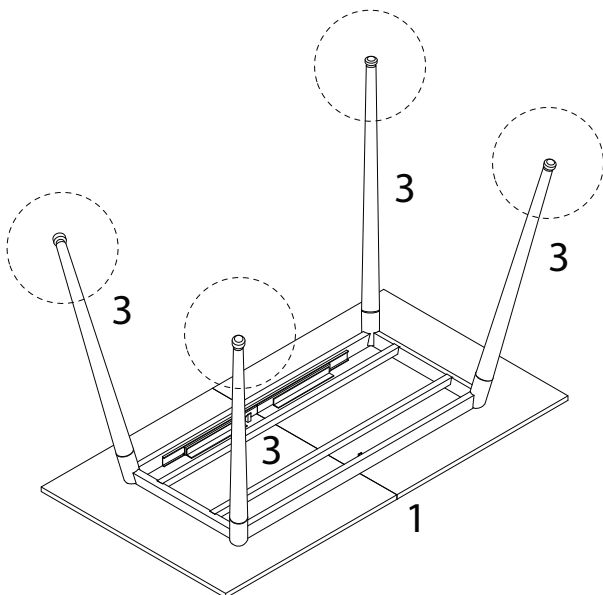

Diagram illustrating assembly instructions and safety warnings:

- Warning 1:** A crossed-out power drill icon indicates that power tools should not be used for assembly.
- Warning 2:** A crossed-out icon of a block being lifted by a hand indicates that the table should not be lifted by the top surface.
- Time:** A clock icon with the number **40'** below it, indicating an estimated assembly time of 40 minutes.
- Personnel:** An icon of a person with the number **2** below it, indicating that two people are required for assembly.

<p>1</p>  <p>x 1</p>	<p>2</p>  <p>x 1</p>	<p>3</p>  <p>x 4</p>	<p>4</p>  <p>x 4</p>
---	---	---	---

1

2

3

4

5

6