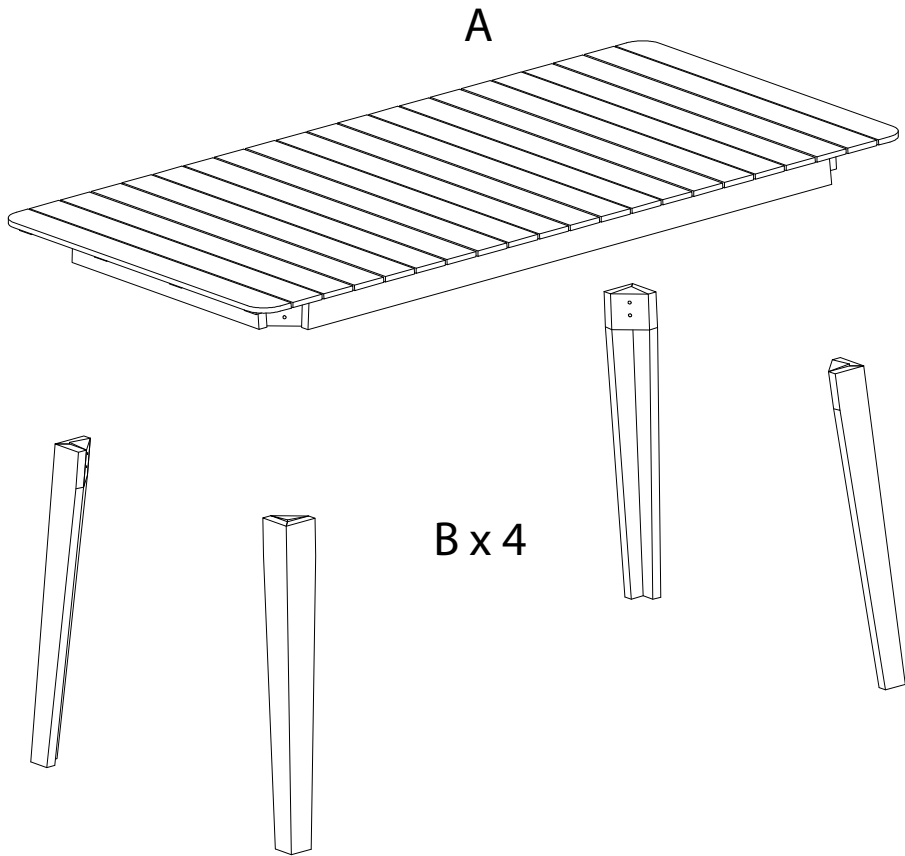

Diagram illustrating assembly instructions and safety warnings:

- Warning 1:** A warning triangle with an exclamation mark is positioned above a box containing an L-shaped metal bracket and a crossed-out power drill icon.
- Warning 2:** A second warning triangle with an exclamation mark is positioned above a box containing a rectangular block on a textured surface and a crossed-out icon of a block being lifted.
- Time:** A clock icon is shown next to the text "10'".
- Personnel:** An icon of a person is shown next to the number "2".

A	B	C	D	E
		 <p>M8 x 60</p>		
x 1	x 4	x 8	x 8	x 1