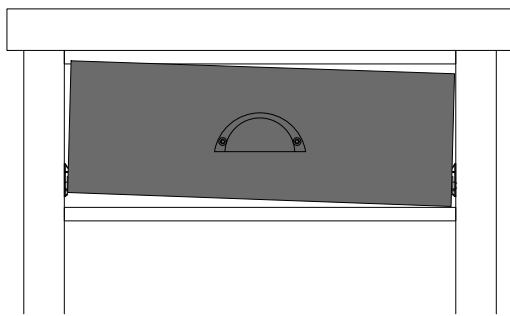

Diagram illustrating assembly instructions and safety warnings:

- Top Section:** A box containing a screwdriver icon and a crossed-out power drill icon, with a warning triangle above it. To the right is a clock icon with the text "30'" below it.
- Bottom Section:** A box containing an icon of a block being placed on a mat and a crossed-out icon of a block being placed on a surface, with a warning triangle above it. To the right is a person icon with the number "1" below it.

16 x 2

E
x 1

M
M3
x
14
x 2

17

18

F

x 4