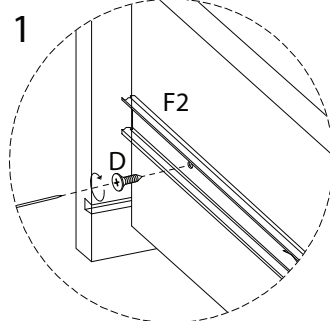

CINCI

Diagram illustrating assembly instructions and safety warnings:

- Top Section:** Shows a screwdriver icon and a crossed-out power drill icon, indicating that a screwdriver should be used and a power drill should not be used. To the right is a warning triangle with an exclamation mark and a clock icon with the text "60'", indicating a 60-minute assembly time.
- Bottom Section:** Shows a diagram of a block being placed on a textured surface and a diagram of a block being cut, both with a crossed-out line, indicating that the block should not be cut. To the right is a warning triangle with an exclamation mark and a person icon with the text "2", indicating that two people are required for assembly.

17

18 x 2

19 x 2

20 x 2

15

x 1

21 x 2

A2

x 4

22 x 2

D

F2

23