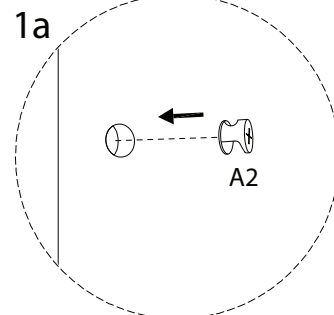

CINCI

Diagram illustrating assembly instructions and safety warnings:

- Top Section:** Shows a screwdriver icon and a crossed-out power drill icon, indicating that a screwdriver should be used and a power drill should not be used. To the right is a warning triangle with an exclamation mark and a clock icon with the text "60'", indicating a 60-minute assembly time.
- Bottom Section:** Shows a diagram of a block being placed on a textured surface and a diagram of a block being cut, both with a crossed-out line, indicating that the block should not be cut. To the right is a warning triangle with an exclamation mark and a person icon with the text "2", indicating that two people are required for assembly.

x 4

B

x 4

12

16

x 2

A2

x 4