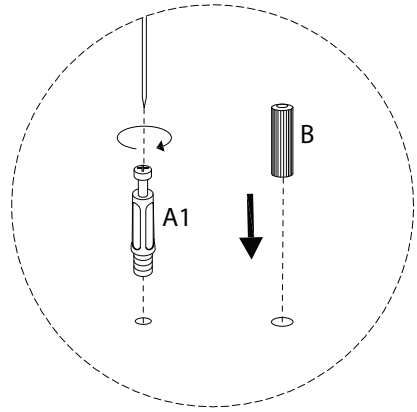

CINCI

Diagram illustrating assembly instructions and safety warnings:

- Top Section:** Shows a screwdriver icon and a crossed-out power drill icon, indicating that a screwdriver should be used and a power drill should not be used. To the right is a warning triangle with an exclamation mark and a clock icon with the text "60'", indicating a 60-minute assembly time.
- Bottom Section:** Shows a diagram of a block being placed on a textured surface and a diagram of a block being cut, both with a crossed-out line, indicating that the block should not be cut. To the right is a warning triangle with an exclamation mark and a person icon with the text "2", indicating that two people are required for assembly.

G

x 12

H

x 5

1

2

3

4