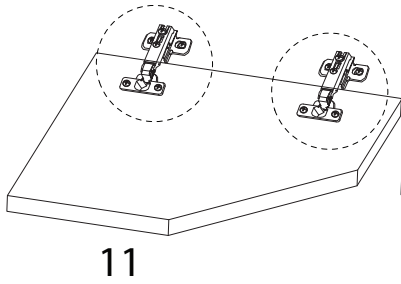

CINCI

Diagram illustrating assembly instructions and safety warnings:

- Top Section:** Shows a screwdriver icon and a crossed-out power drill icon, indicating that a screwdriver should be used and a power drill should not be used. To the right is a warning triangle with an exclamation mark and a clock icon with the text "60'", indicating a 60-minute assembly time.
- Bottom Section:** Shows a diagram of a block being placed on a textured surface and a diagram of a block being cut, both with a crossed-out line, indicating that the block should not be cut. To the right is a warning triangle with an exclamation mark and a person icon with the text "2", indicating that two people are required for assembly.

13

A2

x 8

14

G

x 12

15

16

17

18 x 2

19 x 2

20 x 2

15

x 1

21 x 2

A2