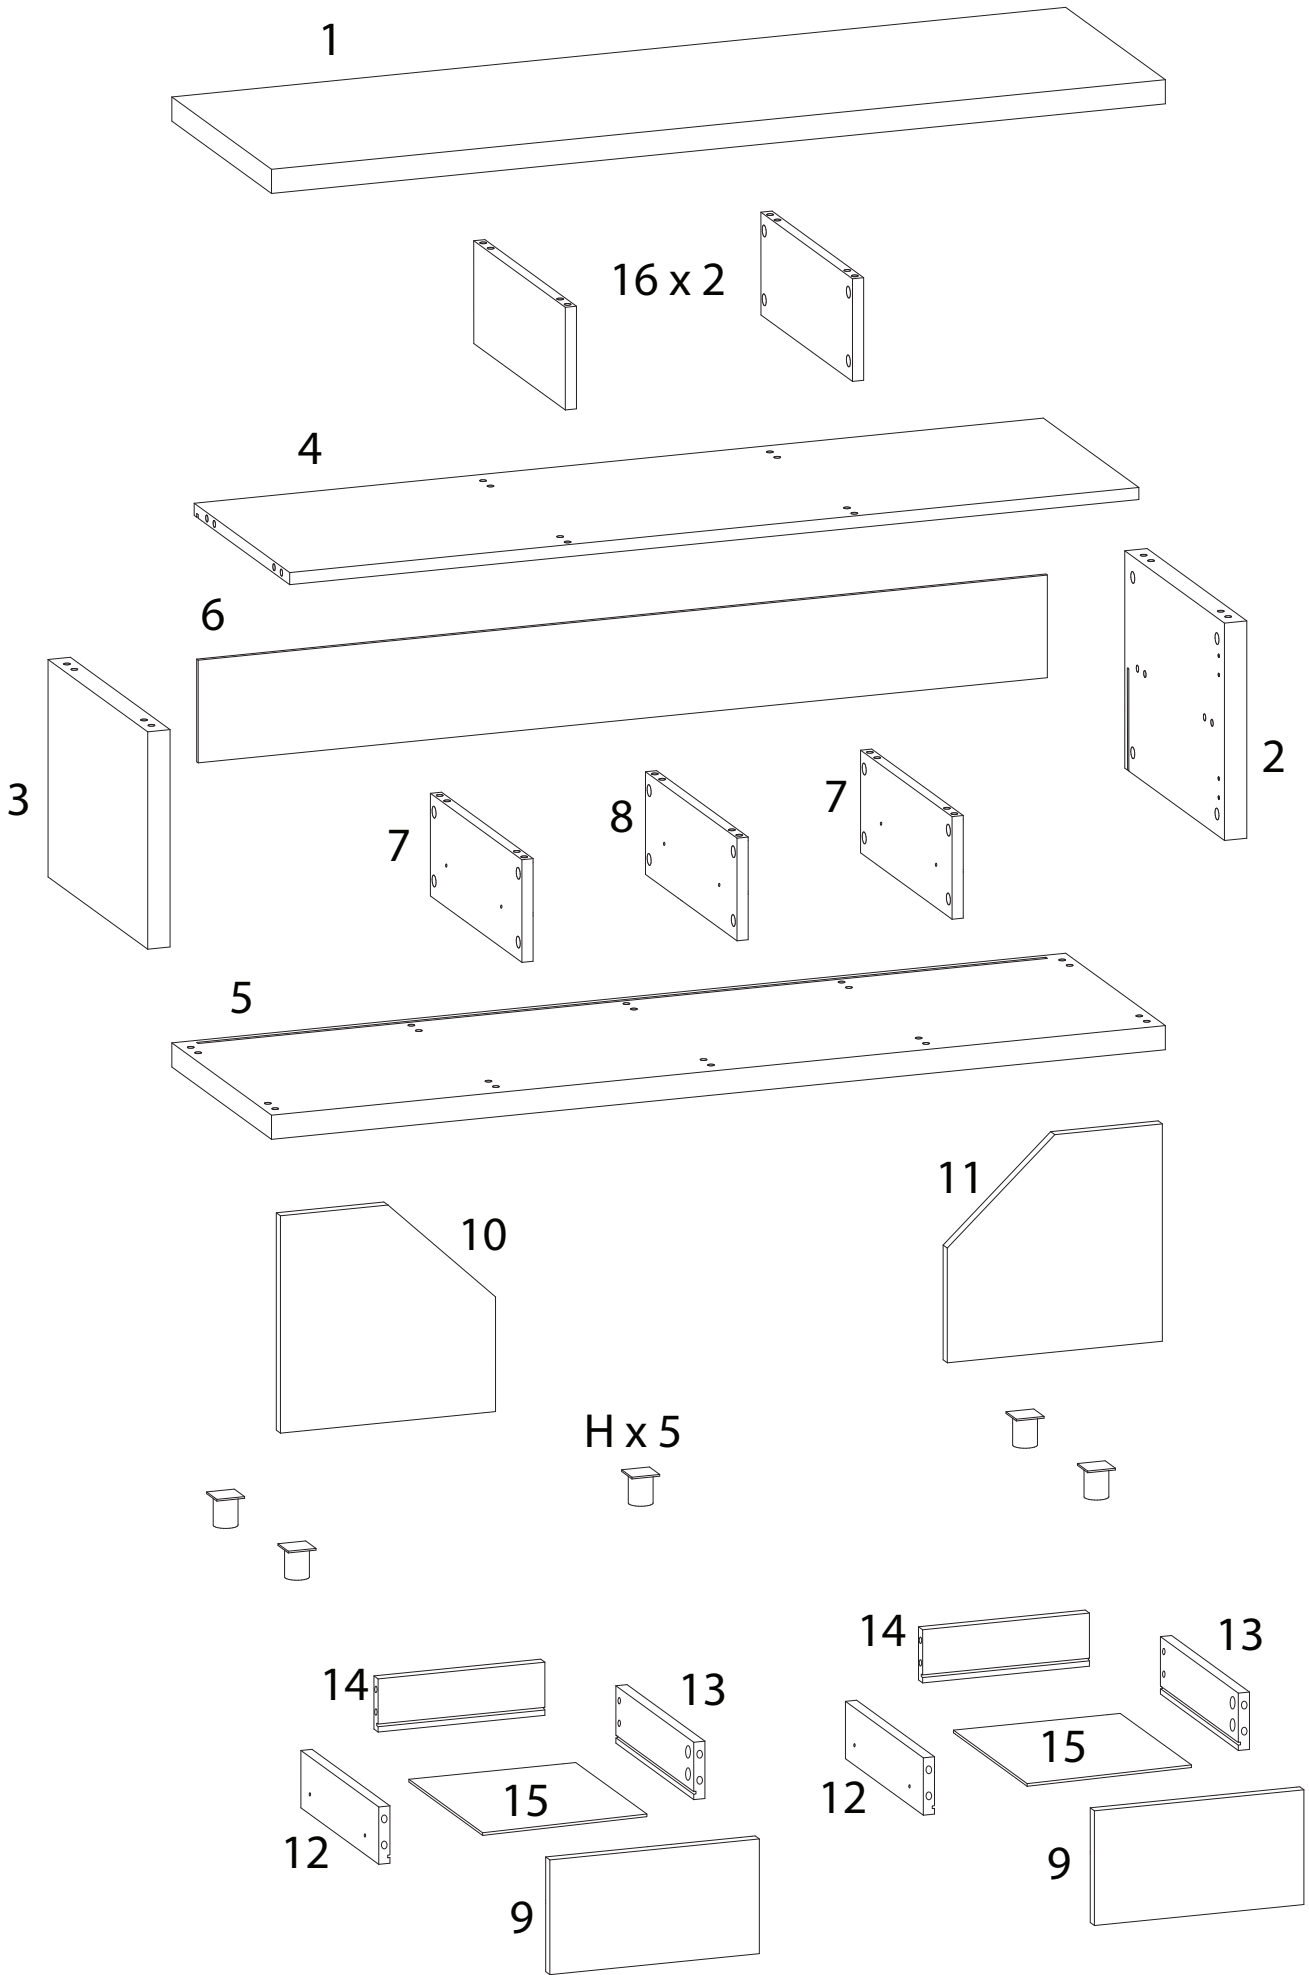

CINCI

Diagram illustrating assembly instructions and safety warnings:

- Top Section:** Shows a screwdriver icon and a crossed-out power drill icon, indicating that a screwdriver should be used and a power drill should not be used. To the right is a warning triangle with an exclamation mark and a clock icon with the text "60'", indicating a 60-minute assembly time.
- Bottom Section:** Shows a diagram of a block being placed on a textured surface and a diagram of a block being cut, both with a crossed-out line, indicating that the block should not be cut. To the right is a warning triangle with an exclamation mark and a person icon with the text "2", indicating that two people are required for assembly.

1

x 1

2

x 1

3

x 1

4

x 1

17

18 x 2

19 x 2

20 x 2

15

x 1

21 x 2

A2