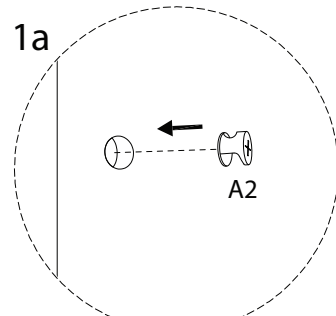

CINCI

Diagram illustrating assembly instructions and safety warnings:

- Top Section:** Shows a screwdriver icon and a crossed-out power drill icon, indicating that a screwdriver should be used and a power drill should not be used. To the right is a warning triangle with an exclamation mark and a clock icon with the text "60'", indicating a 60-minute assembly time.
- Bottom Section:** Shows a diagram of a block being placed on a textured surface and a diagram of a block being cut, both with a crossed-out line, indicating that the block should not be cut. To the right is a warning triangle with an exclamation mark and a person icon with the text "2", indicating that two people are required for assembly.

x 1

8

A2

x 6

9

10

11

A1

x 4

B

x 4

12

16

x 2

A2

x 4