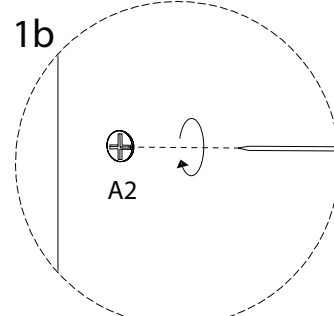

CINCI

Diagram illustrating assembly instructions and safety warnings:

- Top Section:** Shows a screwdriver icon and a crossed-out power drill icon, indicating that a screwdriver should be used and a power drill should not be used. To the right is a warning triangle with an exclamation mark and a clock icon with the text "60'", indicating a 60-minute assembly time.
- Bottom Section:** Shows a diagram of a block being placed on a textured surface and a diagram of a block being cut, both with a crossed-out line, indicating that the block should not be cut. To the right is a warning triangle with an exclamation mark and a person icon with the text "2", indicating that two people are required for assembly.

x 4

B

x 4

12

16

x 2

A2

x 4