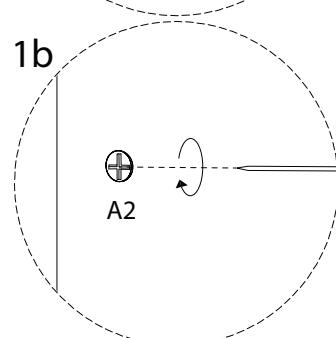

CINCI

Diagram illustrating assembly instructions and safety warnings:

- Top Section:** Shows a screwdriver icon and a crossed-out power drill icon, indicating that a screwdriver should be used and a power drill should not be used. To the right is a warning triangle with an exclamation mark and a clock icon with the text "60'", indicating a 60-minute assembly time.
- Bottom Section:** Shows a diagram of a block being placed on a textured surface and a diagram of a block being cut, both with a crossed-out line, indicating that the block should not be cut. To the right is a warning triangle with an exclamation mark and a person icon with the text "2", indicating that two people are required for assembly.

x 1

8

A2

x 6

9

10

11

A1

x 4

B

x 4

12

16

x 2

A2

x 4