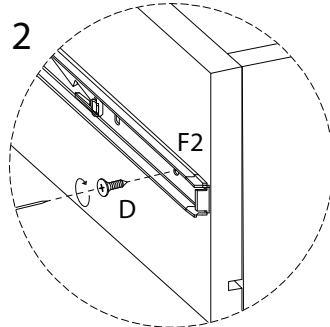

CINCI

Diagram illustrating assembly instructions and safety warnings:

- Top Section:** Shows a screwdriver icon and a crossed-out power drill icon, indicating that a screwdriver should be used and a power drill should not be used. To the right is a warning triangle with an exclamation mark and a clock icon with the text "60'", indicating a 60-minute assembly time.
- Bottom Section:** Shows a diagram of a block being placed on a textured surface and a diagram of a block being cut, both with a crossed-out line, indicating that the block should not be cut. To the right is a warning triangle with an exclamation mark and a person icon with the text "2", indicating that two people are required for assembly.

x 4

22 x 2

D

F2

23