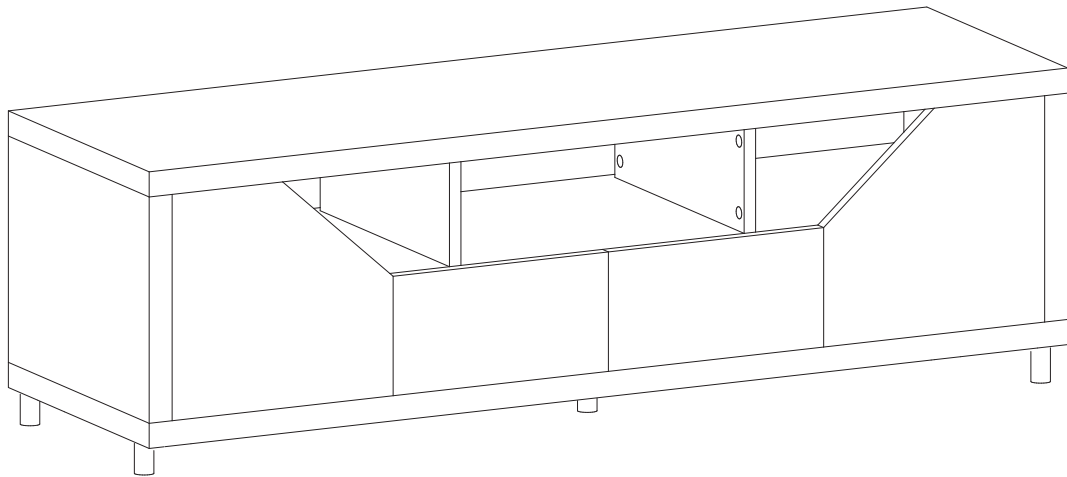

CINCI

Diagram illustrating assembly instructions and safety warnings:

- Top Section:** Shows a screwdriver icon and a crossed-out power drill icon, indicating that a screwdriver should be used and a power drill should not be used. To the right is a warning triangle with an exclamation mark and a clock icon with the text "60'", indicating a 60-minute assembly time.
- Bottom Section:** Shows a diagram of a block being placed on a textured surface and a diagram of a block being cut, both with a crossed-out line, indicating that the block should not be cut. To the right is a warning triangle with an exclamation mark and a person icon with the text "2", indicating that two people are required for assembly.

1

x 1

2

x 1

3

x 1

4

x 1