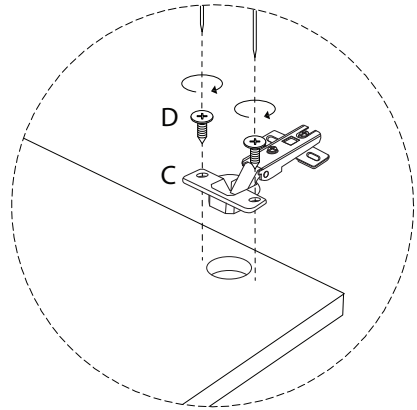

CINCI

Diagram illustrating assembly instructions and safety warnings:

- Top Section:** Shows a screwdriver icon and a crossed-out power drill icon, indicating that a screwdriver should be used and a power drill should not be used. To the right is a warning triangle with an exclamation mark and a clock icon with the text "60'", indicating a 60-minute assembly time.
- Bottom Section:** Shows a diagram of a block being placed on a textured surface and a diagram of a block being cut, both with a crossed-out line, indicating that the block should not be cut. To the right is a warning triangle with an exclamation mark and a person icon with the text "2", indicating that two people are required for assembly.

13

A2

x 8

14

G

x 12

15

16