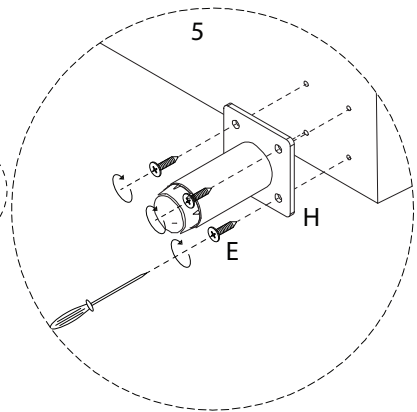

CINCI

Diagram illustrating assembly instructions and safety warnings:

- Top Section:** Shows a screwdriver icon and a crossed-out power drill icon, indicating that a screwdriver should be used and a power drill should not be used. To the right is a warning triangle with an exclamation mark and a clock icon with the text "60'", indicating a 60-minute assembly time.
- Bottom Section:** Shows a diagram of a block being placed on a textured surface and a diagram of a block being cut, both with a crossed-out line, indicating that the block should not be cut. To the right is a warning triangle with an exclamation mark and a person icon with the text "2", indicating that two people are required for assembly.

G

x 12

H

x 5

1

2

3

4