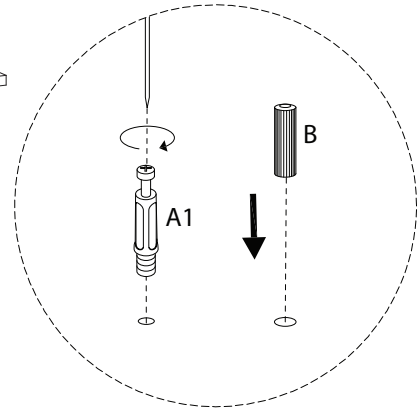

CINCI

Diagram illustrating assembly instructions and safety warnings:

- Top Section:** Shows a screwdriver icon and a crossed-out power drill icon, indicating that a screwdriver should be used and a power drill should not be used. To the right is a warning triangle with an exclamation mark and a clock icon with the text "60'", indicating a 60-minute assembly time.
- Bottom Section:** Shows a diagram of a block being placed on a textured surface and a diagram of a block being cut, both with a crossed-out line, indicating that the block should not be cut. To the right is a warning triangle with an exclamation mark and a person icon with the text "2", indicating that two people are required for assembly.

G

x 12

H

x 5

1

2

3

4