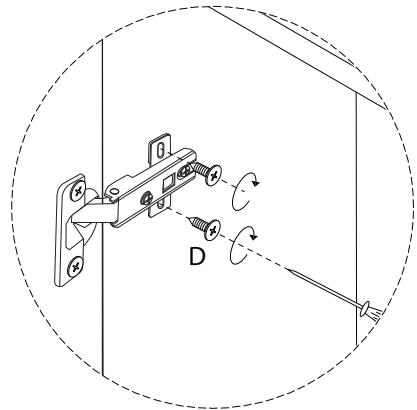

CINCI

Diagram illustrating assembly instructions and safety warnings:

- Top Section:** Shows a screwdriver icon and a crossed-out power drill icon, indicating that a screwdriver should be used and a power drill should not be used. To the right is a warning triangle with an exclamation mark and a clock icon with the text "60'", indicating a 60-minute assembly time.
- Bottom Section:** Shows a diagram of a block being placed on a textured surface and a diagram of a block being cut, both with a crossed-out line, indicating that the block should not be cut. To the right is a warning triangle with an exclamation mark and a person icon with the text "2", indicating that two people are required for assembly.

13

A2

x 8

14

G

x 12

15

16