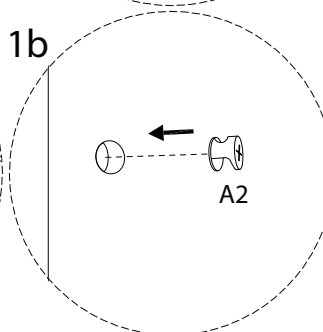

CINCI

Diagram illustrating assembly instructions and safety warnings:

- Top Section:** Shows a screwdriver icon and a crossed-out power drill icon, indicating that a screwdriver should be used and a power drill should not be used. To the right is a warning triangle with an exclamation mark and a clock icon with the text "60'", indicating a 60-minute assembly time.
- Bottom Section:** Shows a diagram of a block being placed on a textured surface and a diagram of a block being cut, both with a crossed-out line, indicating that the block should not be cut. To the right is a warning triangle with an exclamation mark and a person icon with the text "2", indicating that two people are required for assembly.

x 4

B

x 4

12

16

x 2

A2

x 4

13

A2

x 8

14

G

x 12

15

16

17

18 x 2

19 x 2

20 x 2

15

x 1

21 x 2

A2