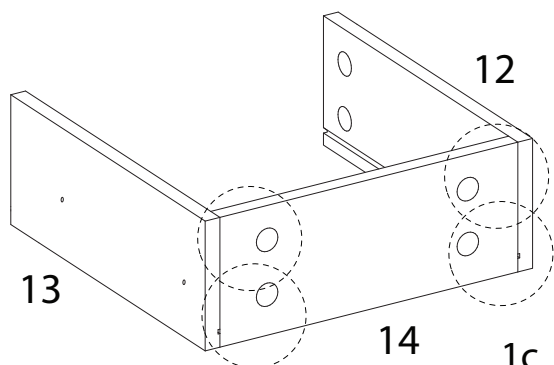

CINCI

Diagram illustrating assembly instructions and safety warnings:

- Top Section:** Shows a screwdriver icon and a crossed-out power drill icon, indicating that a screwdriver should be used and a power drill should not be used. To the right is a warning triangle with an exclamation mark and a clock icon with the text "60'", indicating a 60-minute assembly time.
- Bottom Section:** Shows a diagram of a block being placed on a textured surface and a diagram of a block being cut, both with a crossed-out line, indicating that the block should not be cut. To the right is a warning triangle with an exclamation mark and a person icon with the text "2", indicating that two people are required for assembly.

13

A2

x 8

14

G

x 12

15

16

17

18 x 2

19 x 2

20 x 2

15

x 1

21 x 2

A2