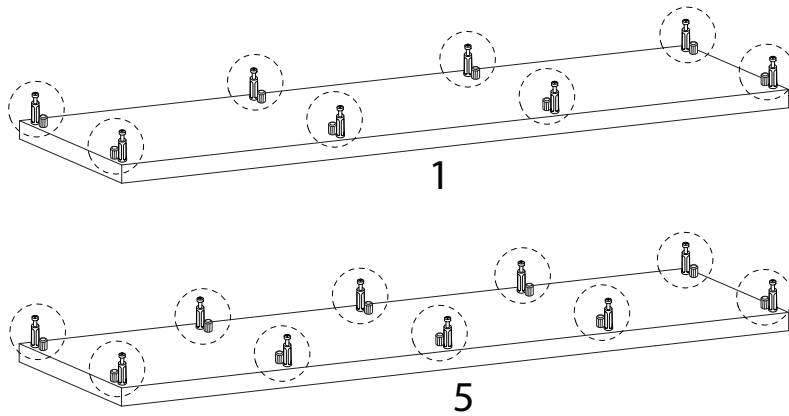

CINCI

Diagram illustrating assembly instructions and safety warnings:

- Top Section:** Shows a screwdriver icon and a crossed-out power drill icon, indicating that a screwdriver should be used and a power drill should not be used. To the right is a warning triangle with an exclamation mark and a clock icon with the text "60'", indicating a 60-minute assembly time.
- Bottom Section:** Shows a diagram of a block being placed on a textured surface and a diagram of a block being cut, both with a crossed-out line, indicating that the block should not be cut. To the right is a warning triangle with an exclamation mark and a person icon with the text "2", indicating that two people are required for assembly.

G

x 12

H

x 5

1

2

3

4