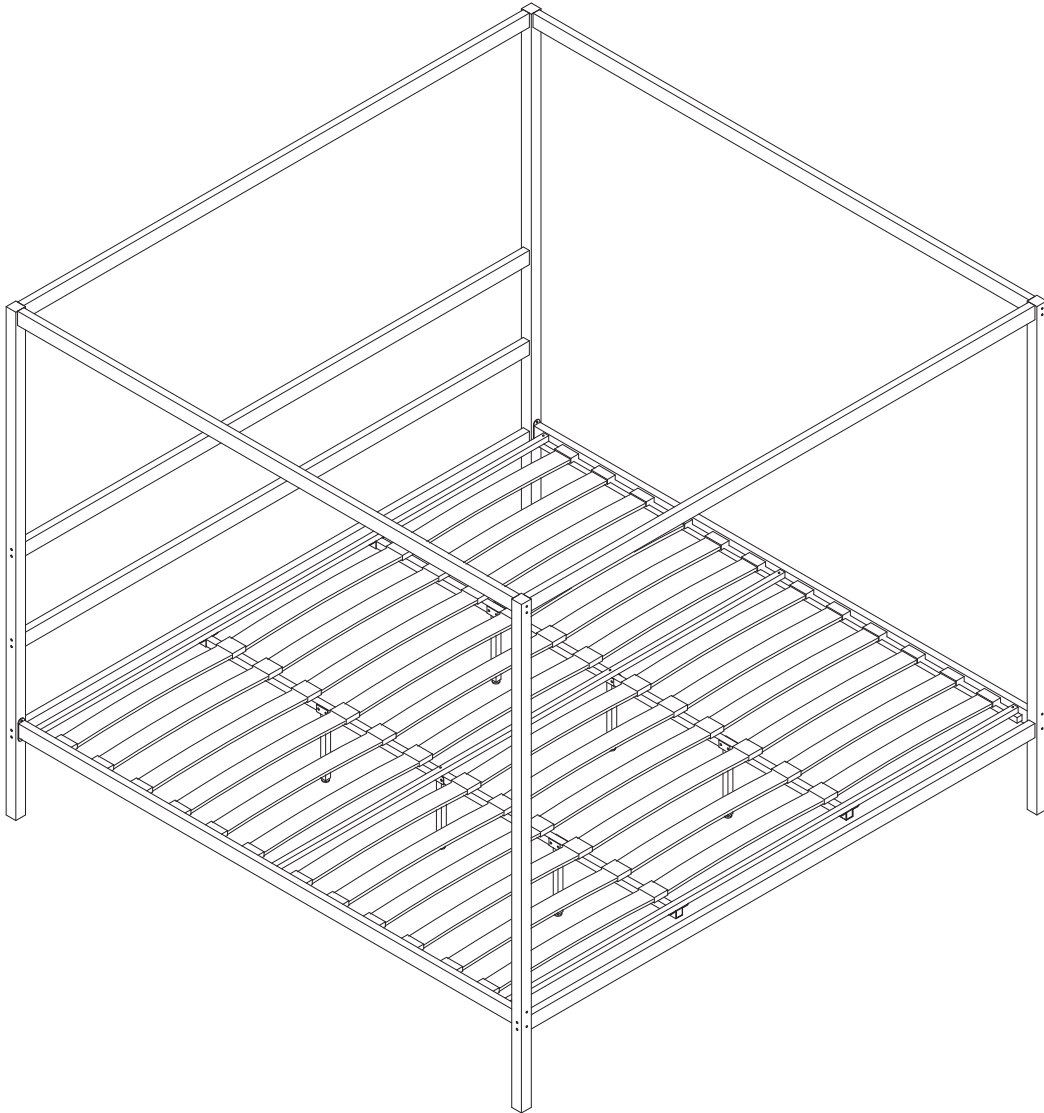

LESTARDS

Assembly instructions for the shelving unit, including tool requirements, time, and personnel.

Tools: An icon in a circle shows an Allen key and a wrench. A power drill icon is crossed out with a diagonal line, indicating it is not required.

Warning: A triangle with an exclamation mark indicates a warning.

Time: A clock icon is shown with the number **60'** below it, indicating a 60-minute assembly time.

Personnel: An icon of a person is shown with the number **2** below it, indicating that two people are required for assembly.

A1

x 1

A2

x 1

B1

x 1

B2

x 1