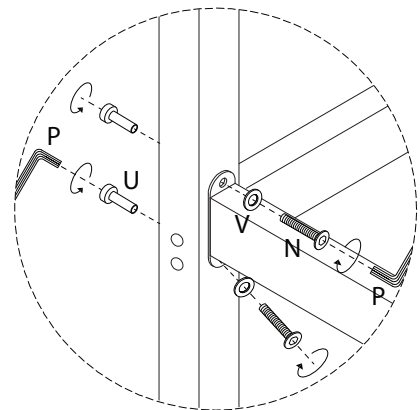

Warning: A triangle with an exclamation mark indicates a warning.

Time: A clock icon is shown with the number **60'** below it, indicating a 60-minute assembly time.

Personnel: An icon of a person is shown with the number **2** below it, indicating that two people are required for assembly.

W

x 4

X

x 1

3

4

5

D  x 2	H  x 1	M  M6 x 50 x 6	P  M4 x 1	Q  x 6	R  x 1
---	---	--	---	---	---

6 x 2

I  x 1	J  x 3	N  M6 x 40 x 6	P  M4 x 1	Q  x 6	R  x 1	V  x 12
---	---	--	---	---	---	--

7

N
M6
x
40
x 6

O
M6
x
20
x 8

P
M4
x 1

V
x 14

W
x 4