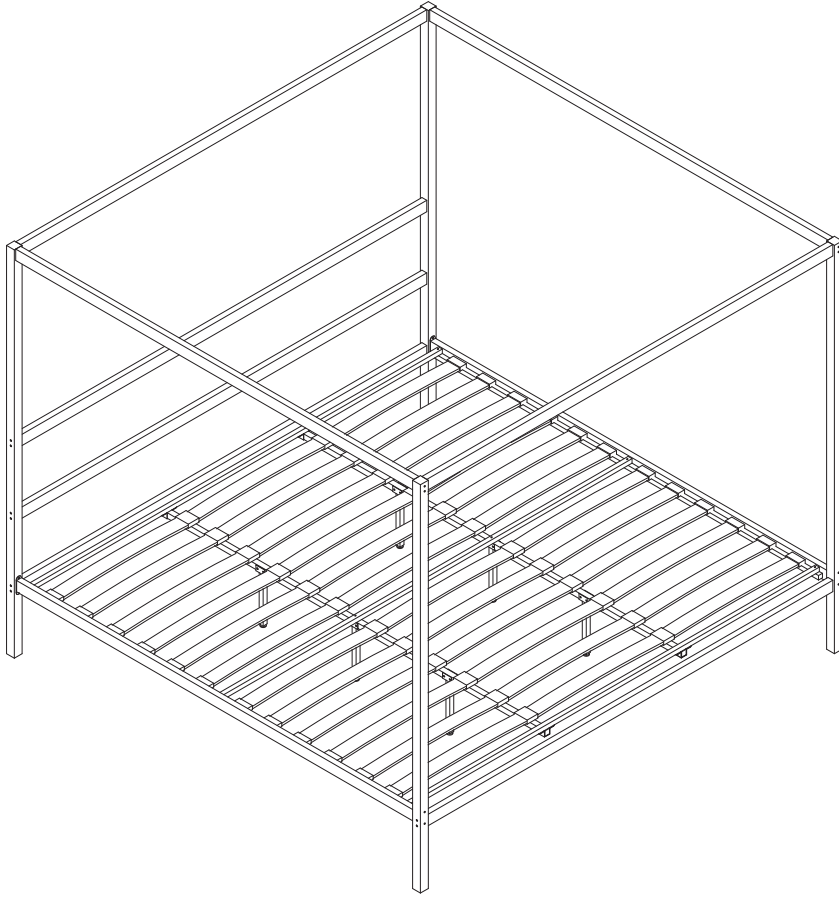

LESTARDS

Assembly instructions for the shelving unit, including tool requirements, time, and personnel.

Tools: An icon in a circle shows an Allen key and a wrench. A power drill icon is crossed out with a diagonal line, indicating it is not required.

Warning: A triangle with an exclamation mark indicates a warning.

Time: A clock icon is shown with the number **60'** below it, indicating a 60-minute assembly time.

Personnel: An icon of a person is shown with the number **2** below it, indicating that two people are required for assembly.

A1

x 1

A2

x 1

B1

x 1

B2

x 1