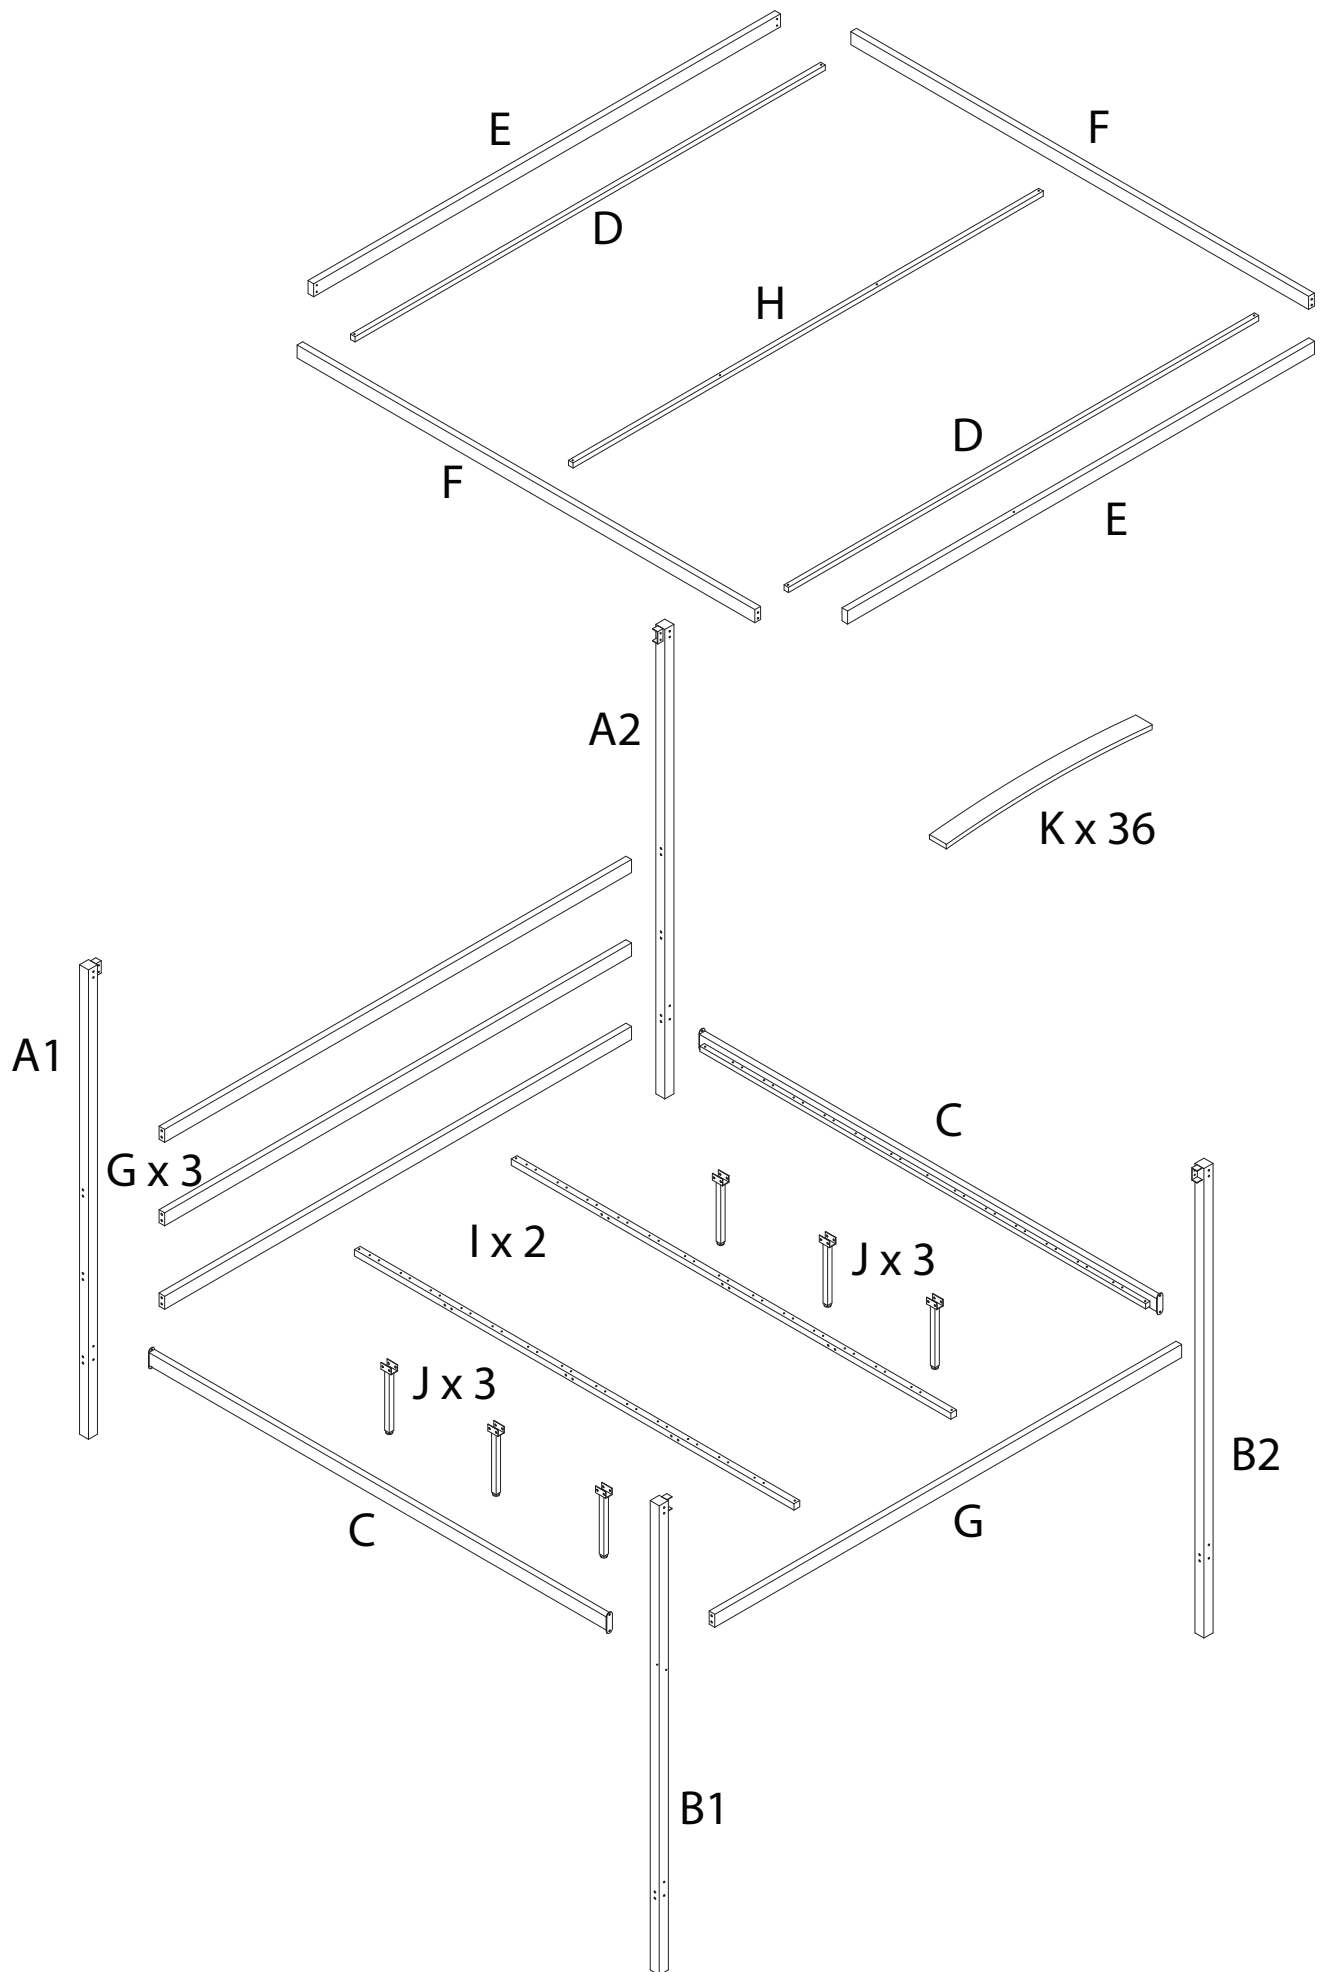

LESTARDS

Assembly instructions for the shelving unit, including tool requirements, time, and personnel.

Tools: An icon in a circle shows an Allen key and a wrench. A power drill icon is crossed out with a diagonal line, indicating it is not required.

Warning: A triangle with an exclamation mark indicates a warning.

Time: A clock icon is shown with the number **60'** below it, indicating a 60-minute assembly time.

Personnel: An icon of a person is shown with the number **2** below it, indicating that two people are required for assembly.

A1

x 1

A2

x 1

B1

x 1

B2

x 1