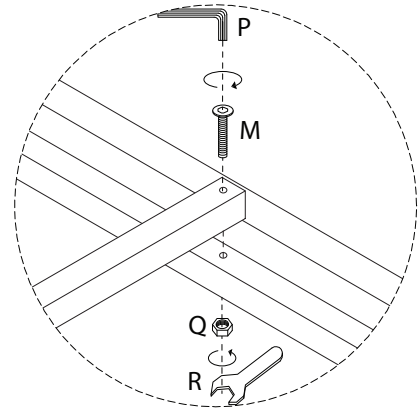

Warning: A triangle with an exclamation mark indicates a warning.

Time: A clock icon is shown with the number **60'** below it, indicating a 60-minute assembly time.

Personnel: An icon of a person is shown with the number **2** below it, indicating that two people are required for assembly.

W

x 4

X

x 1

3

4

5

D  x 2	H  x 1	M  M6 x 50 x 6	P  M4 x 1	Q  x 6	R  x 1
---	---	--	---	---	---

6 x 2

I  x 1	J  x 3	N  M6 x 40 x 6	P  M4 x 1	Q  x 6	R  x 1	V  x 12
---	---	--	---	---	---	--

7

N
M6
x
40
x 6

O
M6
x
20
x 8

P
M4
x 1

V
x 14

W
x 4