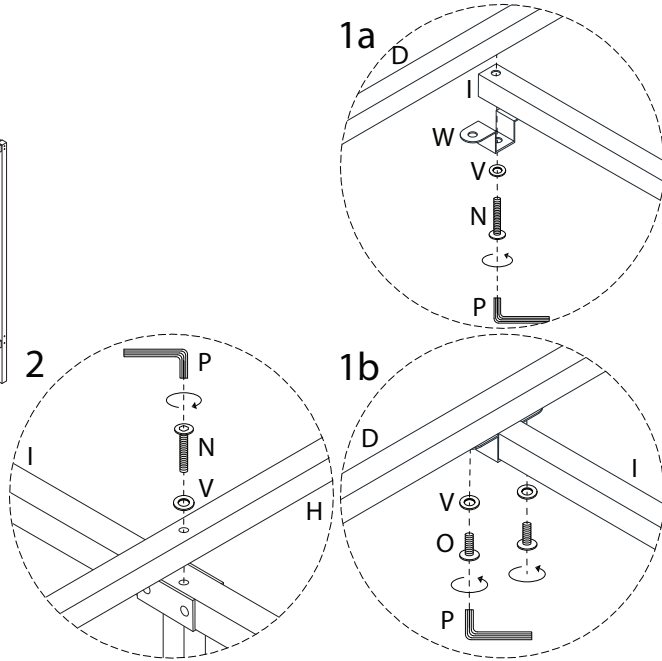

LESTARDS

Assembly instructions for the shelving unit, including tool requirements, time, and personnel.

Tools: An icon in a circle shows an Allen key and a wrench. A power drill icon is crossed out with a diagonal line, indicating it is not required.

Warning: A triangle with an exclamation mark indicates a warning.

Time: A clock icon is shown with the number **60'** below it, indicating a 60-minute assembly time.

Personnel: An icon of a person is shown with the number **2** below it, indicating that two people are required for assembly.

W

x 4

X

x 1

3

4

5

D  x 2	H  x 1	M  M6 x 50 x 6	P  M4 x 1	Q  x 6	R  x 1
---	---	--	---	---	---

6 x 2

I  x 1	J  x 3	N  M6 x 40 x 6	P  M4 x 1	Q  x 6	R  x 1	V  x 12
---	---	--	---	---	---	--

7

N
M6
x
40
x 6

O
M6
x
20
x 8

P
M4
x 1

V
x 14

W
x 4