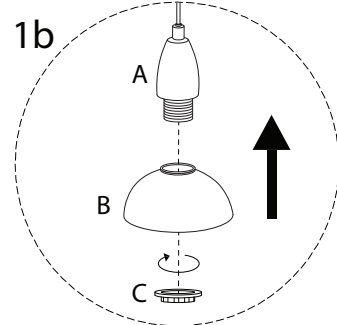

CASTALY

1/5

! (Warning icon)

! (Warning icon)

15'

1 (Person icon)

1

A collection of safety and installation icons. On the left, a rounded rectangle contains a circular icon with a screwdriver and a circular icon with a power drill. Below this, another rounded rectangle contains a circular icon with a lightning bolt. To the right of these are two warning triangles (exclamation marks), a clock face, a person icon, and the number '1'.

1

2

3

B

x 4

C

x 4

4