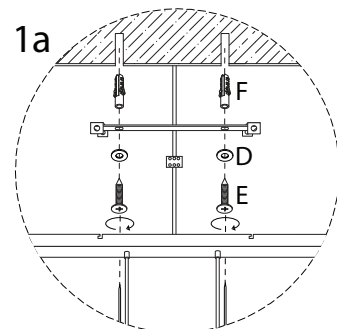

CASTALY

1/5

! (Warning icon)

! (Warning icon)

15'

1 (Person icon)

1

A collection of safety and installation icons. On the left, a rounded rectangle contains a circular icon with a screwdriver and a circular icon with a power drill. Below this, another rounded rectangle contains a circular icon with a lightning bolt. To the right of these are two warning triangles (exclamation marks), a clock face, a person icon, and the number '1'.

1

2

3

B

x 4

C

x 4

4