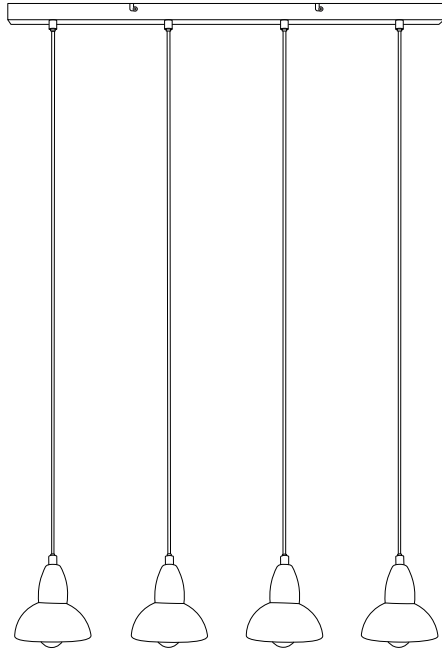

CASTALY

1/5

! (Warning icon)

! (Warning icon)

15'

1 (Person icon)

1

A collection of safety and installation icons. On the left, a rounded rectangle contains a circular icon with a screwdriver and a circular icon with a power drill. Below this, another rounded rectangle contains a circular icon with a lightning bolt. To the right of these are two warning triangles (exclamation marks), a clock face, a person icon, and the number '1'.

1

2

3

B

x 4

C

x 4

4