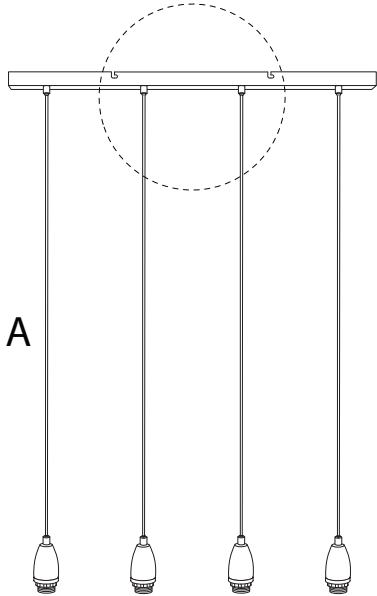

CASTALY

1/5

! (Warning icon)

! (Warning icon)

15'

1 (Person icon)

1

A collection of safety and installation icons. On the left, a rounded rectangle contains a circular icon with a screwdriver and a circular icon with a power drill. Below this, another rounded rectangle contains a circular icon with a lightning bolt. To the right of these are two warning triangles (exclamation marks), a clock face, a person icon, and the number '1'.

1

2

3

B

x 4

C

x 4

4