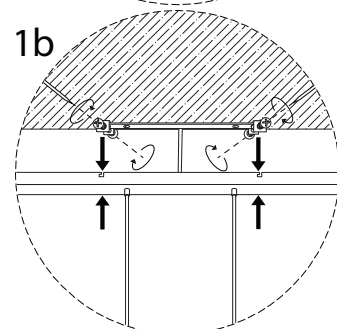

CASTALY

1/5

! (Warning icon)

! (Warning icon)

15'

1 (Person icon)

1

A collection of safety and installation icons. On the left, a rounded rectangle contains a circular icon with a screwdriver and a circular icon with a power drill. Below this, another rounded rectangle contains a circular icon with a lightning bolt. To the right of these are two warning triangles (exclamation marks), a clock face, a person icon, and the number '1'.

1

2

3

B

x 4

C

x 4

4