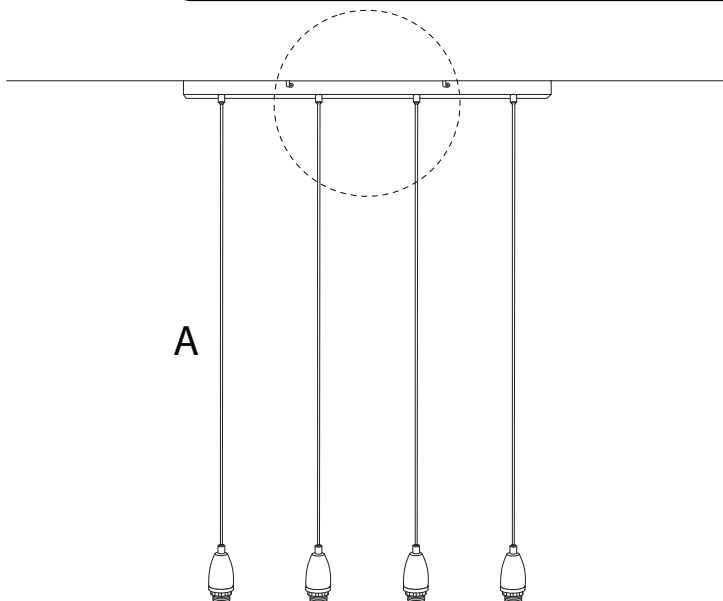

CASTALY

1/5

! (Warning icon)

! (Warning icon)

15'

1 (Person icon)

1

A collection of safety and installation icons. On the left, a rounded rectangle contains a circular icon with a screwdriver and a circular icon with a power drill. Below this, another rounded rectangle contains a circular icon with a lightning bolt. To the right of these are two warning triangles (exclamation marks), a clock face, a person icon, and the number '1'.

1

2

3

B

x 4

C

x 4

4