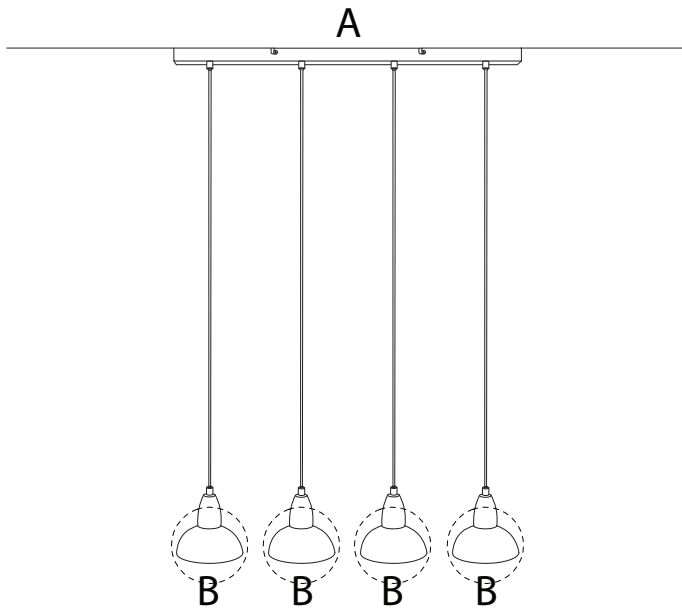

CASTALY

1/5

! (Warning icon)

! (Warning icon)

15'

1 (Person icon)

1

A collection of safety and installation icons. On the left, a rounded rectangle contains a circular icon with a screwdriver and a circular icon with a power drill. Below this, another rounded rectangle contains a circular icon with a lightning bolt. To the right of these are two warning triangles (exclamation marks), a clock face, a person icon, and the number '1'.

1

2

3

B

x 4

C

x 4

4