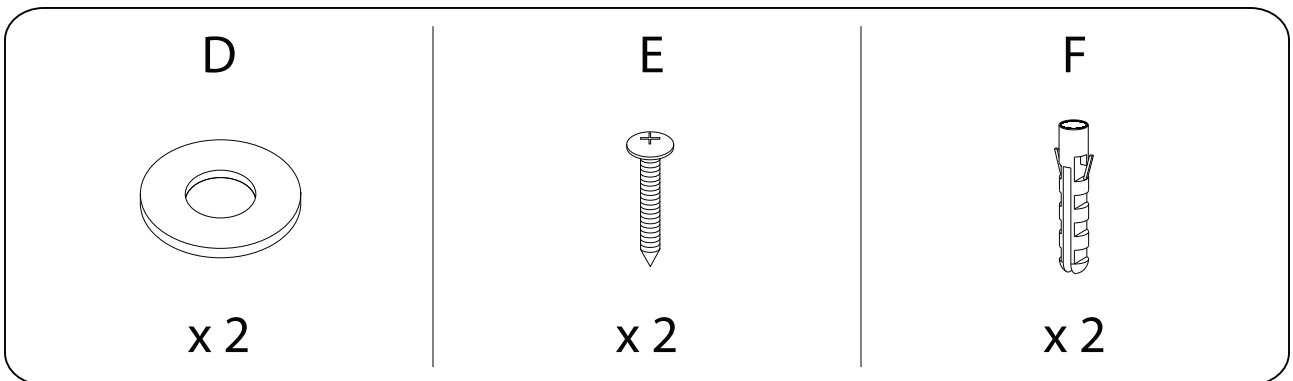

CASTALY

1/5

! (Warning icon)

! (Warning icon)

15'

1 (Person icon)

1

A collection of safety and installation icons. On the left, a rounded rectangle contains a circular icon with a screwdriver and a circular icon with a power drill. Below this, another rounded rectangle contains a circular icon with a lightning bolt. To the right of these are two warning triangles (exclamation marks), a clock face, a person icon, and the number '1'.

1

2

3

B

x 4

C

x 4

4