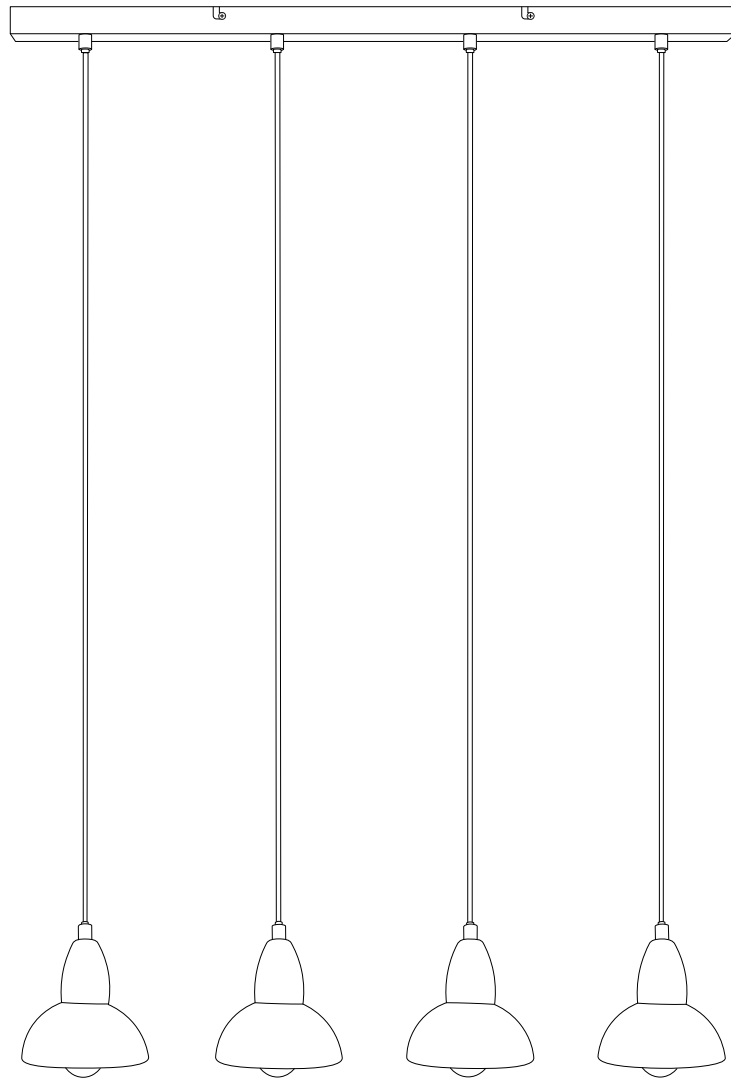

CASTALY

1/5

! (Warning icon)

! (Warning icon)

15'

1 (Person icon)

1

A collection of safety and installation icons. On the left, a rounded rectangle contains a circular icon with a screwdriver and a circular icon with a power drill. Below this, another rounded rectangle contains a circular icon with a lightning bolt. To the right of these are two warning triangles (exclamation marks), a clock face, a person icon, and the number '1'.

1

2

3

B

x 4

C

x 4

4