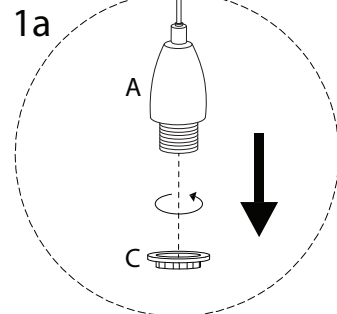

CASTALY

1/5

! (Warning icon)

! (Warning icon)

15'

1 (Person icon)

1

A collection of safety and installation icons. On the left, a rounded rectangle contains a circular icon with a screwdriver and a circular icon with a power drill. Below this, another rounded rectangle contains a circular icon with a lightning bolt. To the right of these are two warning triangles (exclamation marks), a clock face, a person icon, and the number '1'.

1

2

3

B

x 4

C

x 4

4