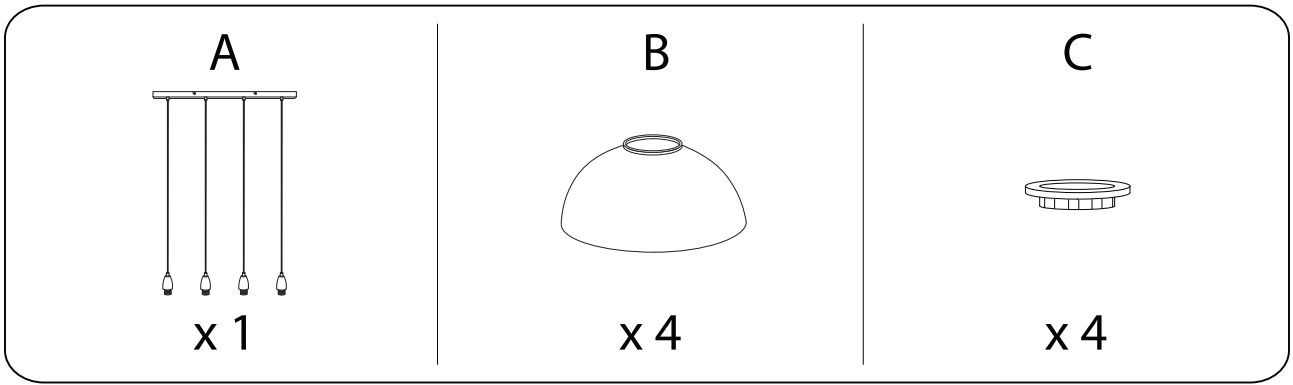

CASTALY

1/5

! (Warning icon)

! (Warning icon)

15'

1 (Person icon)

1

A collection of safety and installation icons. On the left, a rounded rectangle contains a circular icon with a screwdriver and a circular icon with a power drill. Below this, another rounded rectangle contains a circular icon with a lightning bolt. To the right of these are two warning triangles (exclamation marks), a clock face, a person icon, and the number '1'.

1

2

3

B

x 4

C

x 4

4