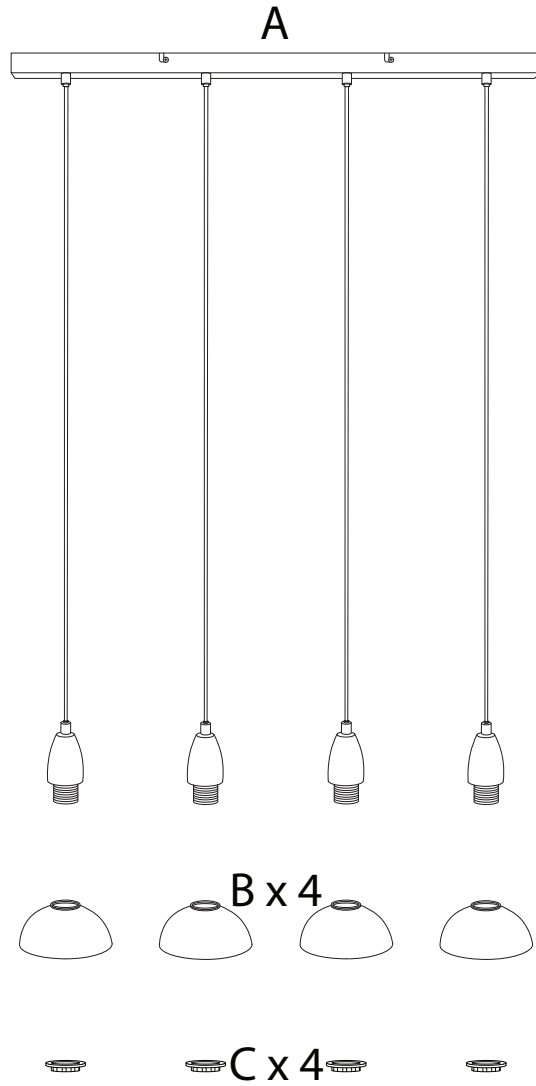

CASTALY

1/5

! (Warning icon)

! (Warning icon)

15'

1 (Person icon)

1

A collection of safety and installation icons. On the left, a rounded rectangle contains a circular icon with a screwdriver and a circular icon with a power drill. Below this, another rounded rectangle contains a circular icon with a lightning bolt. To the right of these are two warning triangles (exclamation marks), a clock face, a person icon, and the number '1'.

1

2

3

B

x 4

C

x 4

4