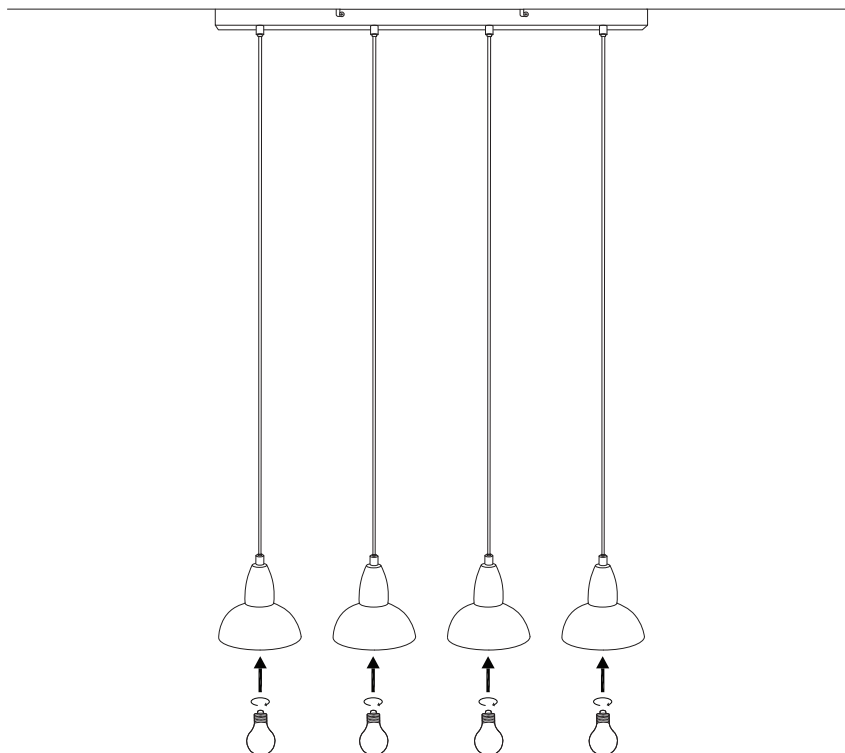

CASTALY

1/5

! (Warning icon)

! (Warning icon)

15'

1 (Person icon)

1

A collection of safety and installation icons. On the left, a rounded rectangle contains a circular icon with a screwdriver and a circular icon with a power drill. Below this, another rounded rectangle contains a circular icon with a lightning bolt. To the right of these are two warning triangles (exclamation marks), a clock face, a person icon, and the number '1'.

1

2

3

B

x 4

C

x 4

4