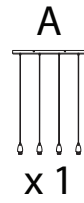

CASTALY

1/5

! (Warning icon)

! (Warning icon)

15'

1 (Person icon)

1

A collection of safety and installation icons. On the left, a rounded rectangle contains a circular icon with a screwdriver and a circular icon with a power drill. Below this, another rounded rectangle contains a circular icon with a lightning bolt. To the right of these are two warning triangles (exclamation marks), a clock face, a person icon, and the number '1'.

1

2

3

B

x 4

C

x 4

4