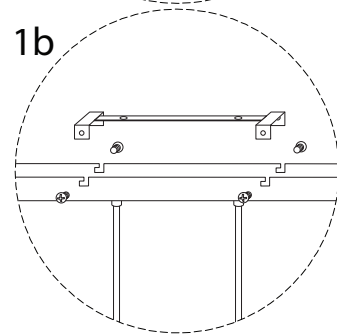

CASTALY

1/5

! (Warning icon)

! (Warning icon)

15'

1 (Person icon)

1

A collection of safety and installation icons. On the left, a rounded rectangle contains a circular icon with a screwdriver and a circular icon with a power drill. Below this, another rounded rectangle contains a circular icon with a lightning bolt. To the right of these are two warning triangles (exclamation marks), a clock face, a person icon, and the number '1'.

1

2

3

B

x 4

C

x 4

4