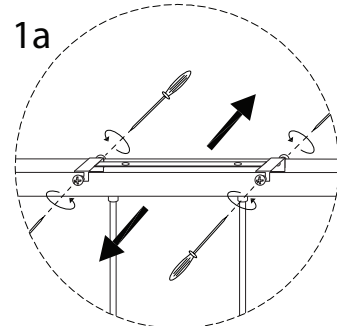

CASTALY

1/5

! (Warning icon)

! (Warning icon)

15'

1 (Person icon)

1

A collection of safety and installation icons. On the left, a rounded rectangle contains a circular icon with a screwdriver and a circular icon with a power drill. Below this, another rounded rectangle contains a circular icon with a lightning bolt. To the right of these are two warning triangles (exclamation marks), a clock face, a person icon, and the number '1'.

1

2

3

B

x 4

C

x 4

4