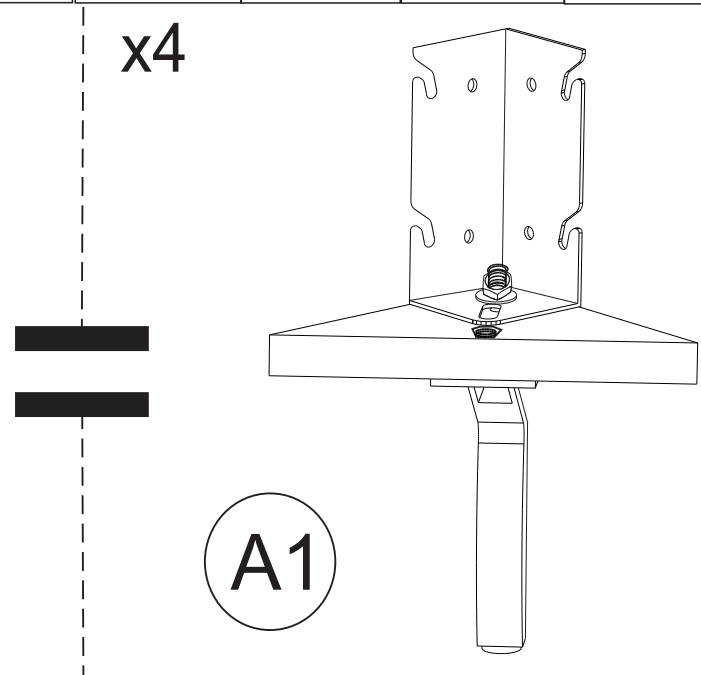

- (D) AUFBAUANLEITUNG
- (NL) HANDLEIDING VOOR DE MONTAGE
- (TR) MONTAJ TALIMATI
- (RO) INSTRUCIUNI DE ASAMBLARE
- (F) INSTRUCTION D'ASSEMBLAGE
- (CZ) POKYNY K MONTÁŽI
- (BG) ИНСТРУКЦИИ ЗА МОНТАЖ
- (HR) UPUTSTVA ZA MONTAŽU

- (GB) ASSEMBLY INSTRUCTIONS
- (PL) INSTRUKCJA MONTAŻU
- (RU) Инструкция по монтажу
- (I) PROCEDURA DI ASSEMBLAGGIO
- (SK) POKYNY K MONTÁŽI
- (HU) ÖSSZESZERELÉSI ÚTMUTATÓ
- (SLO) NAVODILA ZA MONTAŽO
- (S) MONTERINGSANVISNING
- (LT) DIEGIMO INSTRUKCIJOS
- (E) INSTRUCCIONES DE MONTAJE

2 X	45min	⊕	#13

TOSCANA + BK

A B C

M x4
M8x24x2

A x4
H=16cm

D x4
M8

F x4

H x4

J x4
M8x40

I x4
M8x25