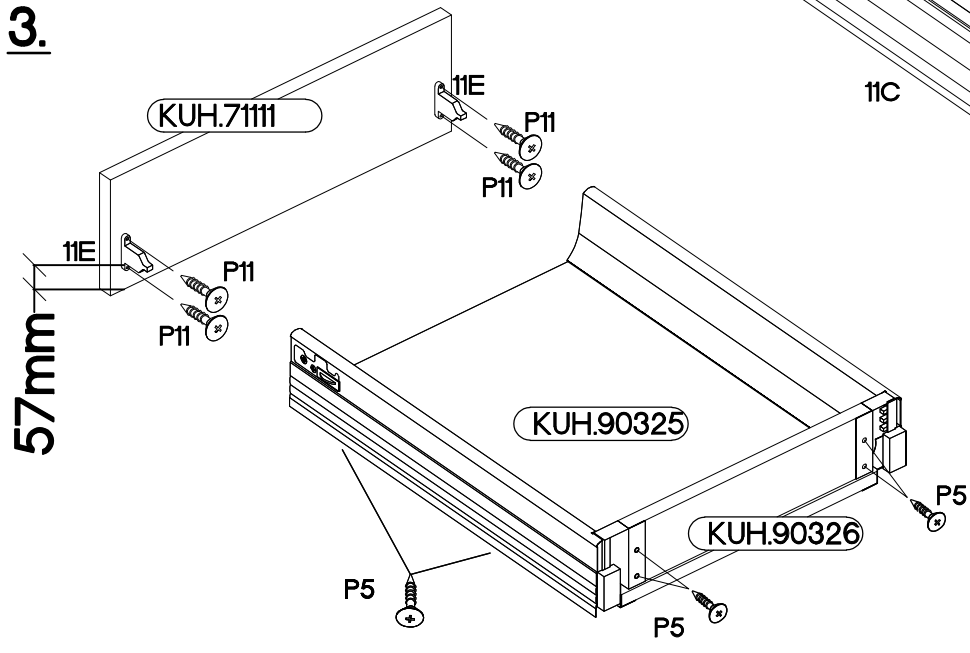

2

 11D	 11C	 11E	 P11	 P5	 11G
1	1	2	4	8	2