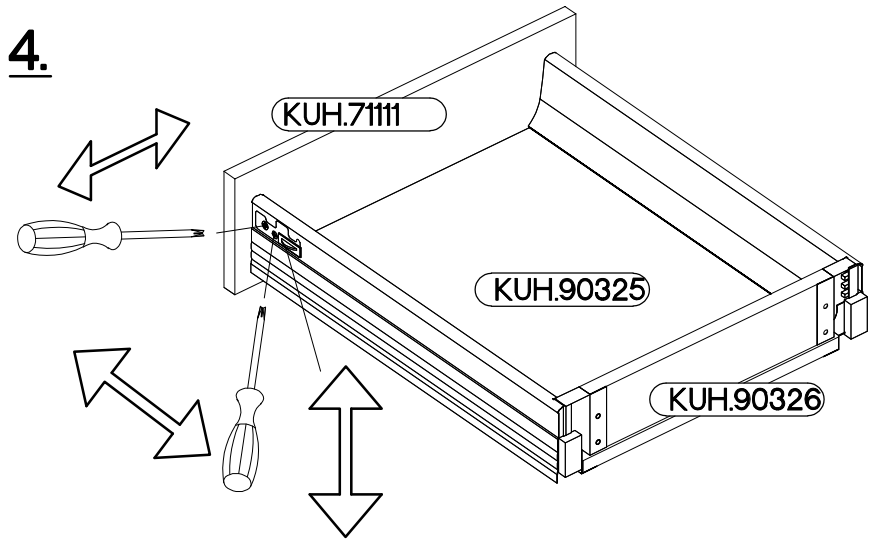

2

 11D	 11C	 11E	 P11	 P5	 11G
1	1	2	4	8	2