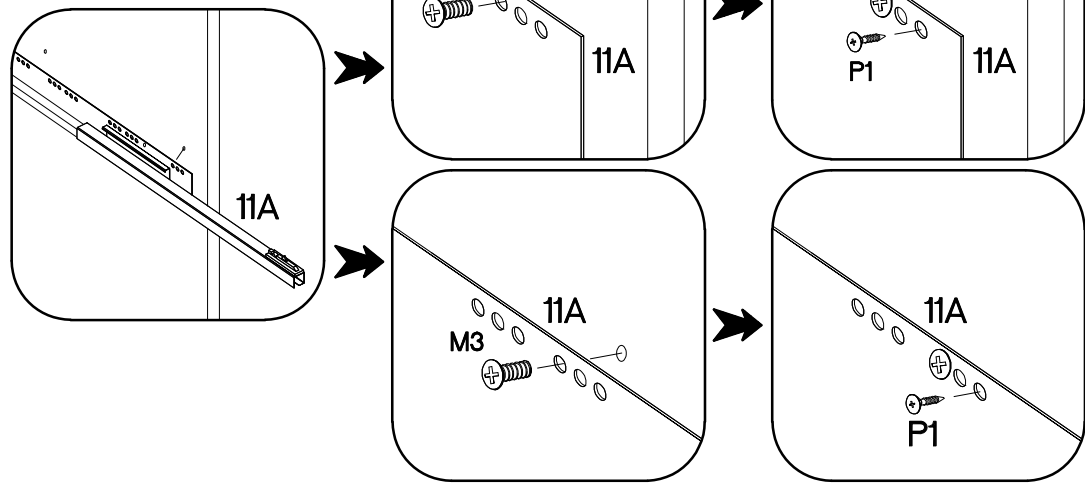

40 D 3S BB
Premium Box

x2

11A	11B	11C	11D	11E	11F	11G
3	2	3	1	6	4	6
	+6.3x13mm	+4.0x16mm	+3.5x13mm	+3.0x16mm	M4x22mm	L=128mm
11H	M3	P1	P5	P11	U	S
4	12	12	24	12	6	3

Ersatzteil Nummer	Dimension
KUH.7111	140x396x16
KUH.7112 x2	283x396x16
KUH.90325 x3	442x292x16
KUH.90326	280x70x16
KUH.90327 x2	280x148x16

ISM-KUH-01945

1

 11B	 11C	 11E	 11F	 11H	 P11	 P5	 11G
2	2	4	4	4	8	16	4

x2

VARIANT HIGH GLOSS

2

 11D	 11C	 11E	 P11	 P5	 11G
1	1	2	4	8	2

VARIANT HIGH GLOSS

3

	+6.3x13mm 	+4.0x16mm 
11A	M3	P1
3	12	12

4

M4x22mm 	L=128mm 
U	S
6	3