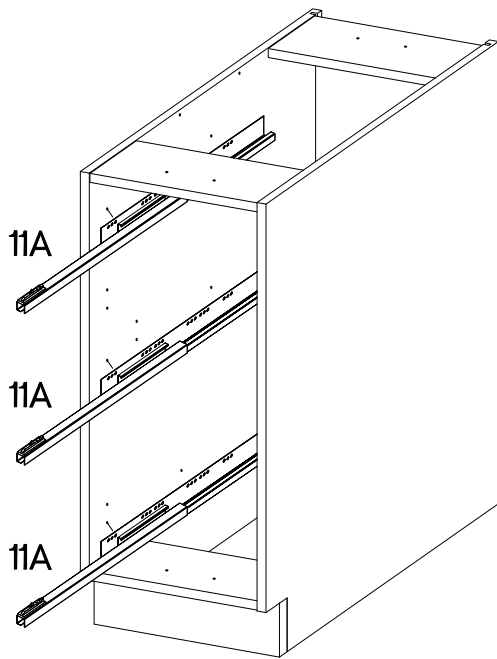

40 D 3S BB
Premium Box

x2

11A	11B	11C	11D	11E	11F	11G
3	2	3	1	6	4	6
	+6.3x13mm	+4.0x16mm	+3.5x13mm	+3.0x16mm	M4x22mm	L=128mm
11H	M3	P1	P5	P11	U	S
4	12	12	24	12	6	3

Ersatzteil Nummer	Dimension
KUH.7111	140x396x16
KUH.7112 x2	283x396x16
KUH.90325 x3	442x292x16
KUH.90326	280x70x16
KUH.90327 x2	280x148x16

3

	+6.3x13mm 	+4.0x16mm 
11A	M3	P1
3	12	12

4

M4x22mm 	L=128mm 
U	S
6	3