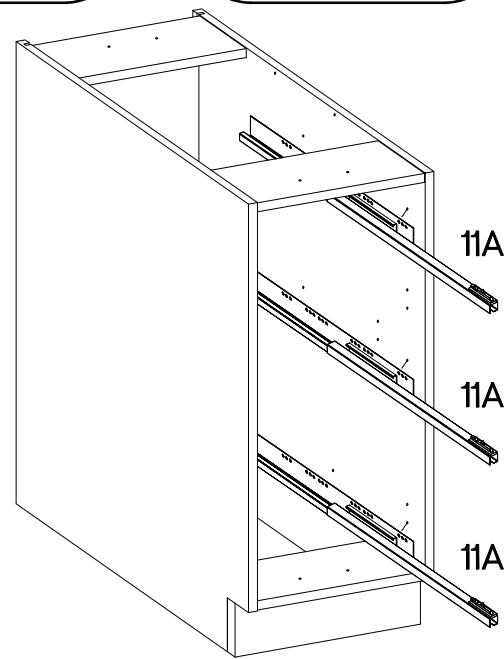

40 D 3S BB
Premium Box

x2

11A	11B	11C	11D	11E	11F	11G
3	2	3	1	6	4	6
	+6.3x13mm	+4.0x16mm	+3.5x13mm	+3.0x16mm	M4x22mm	L=128mm
11H	M3	P1	P5	P11	U	S
4	12	12	24	12	6	3

Ersatzteil Nummer	Dimension
KUH.7111	140x396x16
KUH.7112 x2	283x396x16
KUH.90325 x3	442x292x16
KUH.90326	280x70x16
KUH.90327 x2	280x148x16

3

	+6.3x13mm 	+4.0x16mm 
11A	M3	P1
3	12	12

4

M4x22mm 	L=128mm 
U	S
6	3