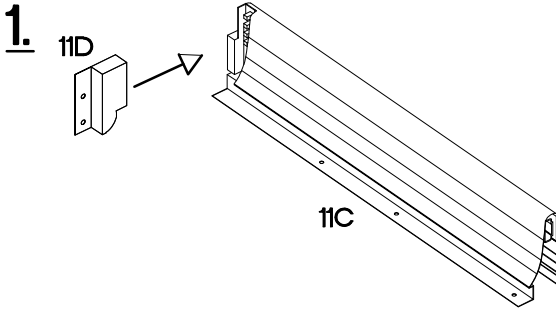

2

 11D	 11C	 11E	 P11	 P5	 11G
1	1	2	4	8	2