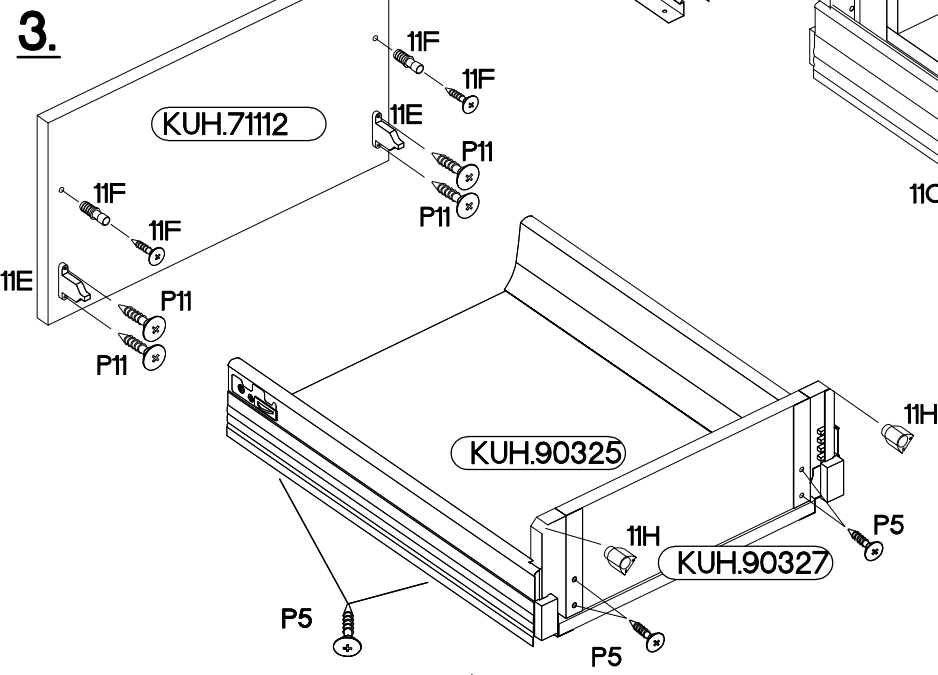

1

 11B	 11C	 11E	 11F	 11H	 P11	 P5	 11G
2	2	4	4	4	8	16	4