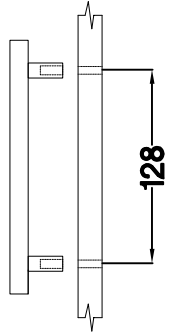

40 D 3S BB
Premium Box

x2

11A	11B	11C	11D	11E	11F	11G
3	2	3	1	6	4	6
	+6.3x13mm	+4.0x16mm	+3.5x13mm	+3.0x16mm	M4x22mm	L=128mm
11H	M3	P1	P5	P11	U	S
4	12	12	24	12	6	3

Ersatzteil Nummer	Dimension
KUH.7111	140x396x16
KUH.7112 x2	283x396x16
KUH.90325 x3	442x292x16
KUH.90326	280x70x16
KUH.90327 x2	280x148x16

ISM-KUH-01945

1

 11B	 11C	 11E	 11F	 11H	 P11	 P5	 11G
2	2	4	4	4	8	16	4

x2

VARIANT HIGH GLOSS

2

 11D	 11C	 11E	 P11	 P5	 11G
1	1	2	4	8	2

VARIANT HIGH GLOSS

3

	+6.3x13mm 	+4.0x16mm 
11A	M3	P1
3	12	12

4

M4x22mm 	L=128mm 
U	S
6	3