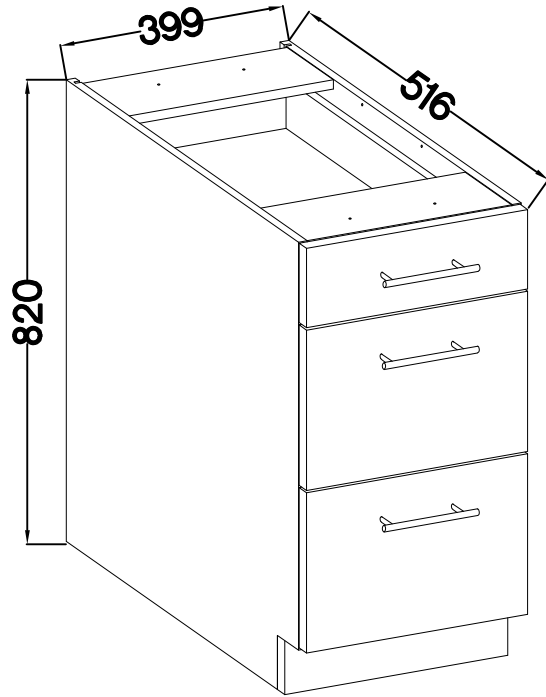

40 D 3S BB
Premium Box

x2

11A	11B	11C	11D	11E	11F	11G
3	2	3	1	6	4	6
	+6.3x13mm	+4.0x16mm	+3.5x13mm	+3.0x16mm	M4x22mm	L=128mm
11H	M3	P1	P5	P11	U	S
4	12	12	24	12	6	3

Ersatzteil Nummer	Dimension
KUH.7111	140x396x16
KUH.7112 x2	283x396x16
KUH.90325 x3	442x292x16
KUH.90326	280x70x16
KUH.90327 x2	280x148x16

3

	+6.3x13mm 	+4.0x16mm 
11A	M3	P1
3	12	12

4

M4x22mm 	L=128mm 
U	S
6	3