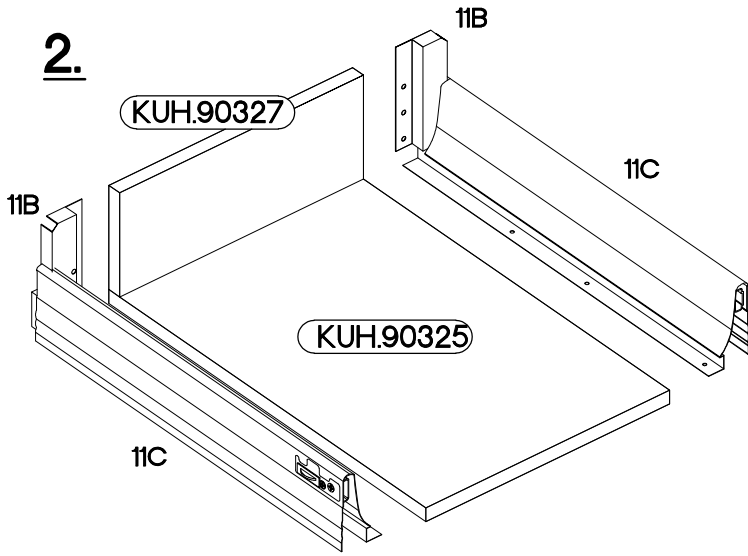

1

 11B	 11C	 11E	 11F	 11H	 P11	 P5	 11G
2	2	4	4	4	8	16	4