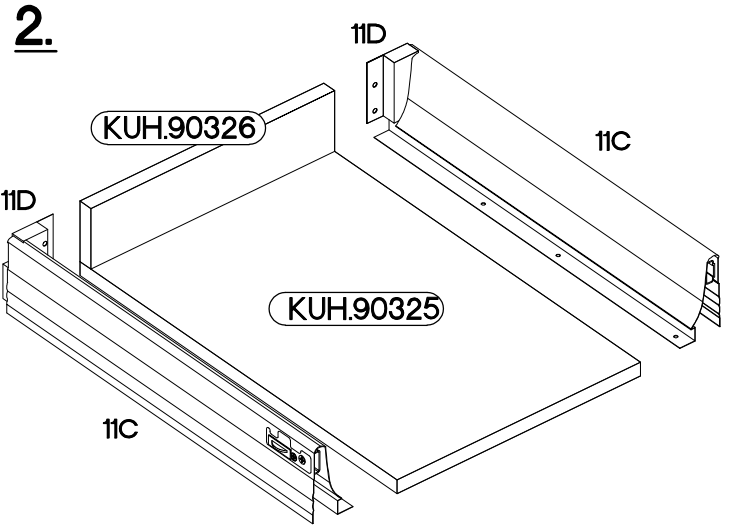

2

 11D	 11C	 11E	 P11	 P5	 11G
1	1	2	4	8	2