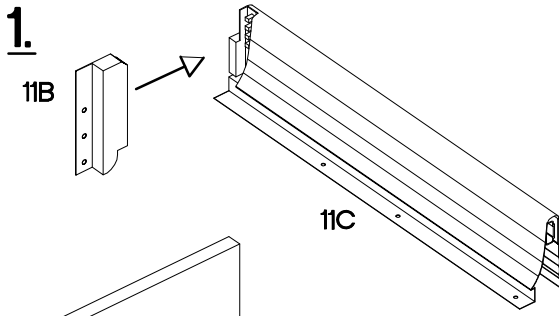

1

 11B	 11C	 11E	 11F	 11H	 P11	 P5	 11G
2	2	4	4	4	8	16	4