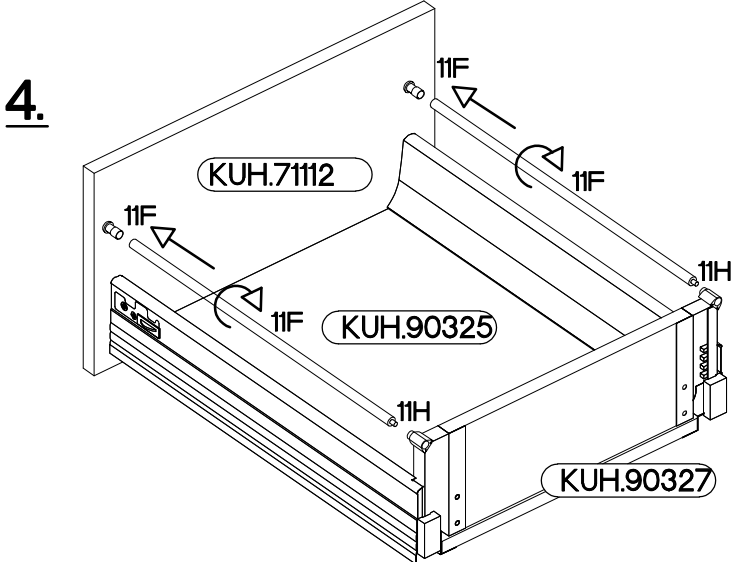

40 D 3S BB
Premium Box

x2

11A	11B	11C	11D	11E	11F	11G
3	2	3	1	6	4	6
	+6.3x13mm	+4.0x16mm	+3.5x13mm	+3.0x16mm	M4x22mm	L=128mm
11H	M3	P1	P5	P11	U	S
4	12	12	24	12	6	3

Ersatzteil Nummer	Dimension
KUH.7111	140x396x16
KUH.7112 x2	283x396x16
KUH.90325 x3	442x292x16
KUH.90326	280x70x16
KUH.90327 x2	280x148x16

ISM-KUH-01945

1

 11B	 11C	 11E	 11F	 11H	 P11	 P5	 11G
2	2	4	4	4	8	16	4

x2

VARIANT HIGH GLOSS

2

 11D	 11C	 11E	 P11	 P5	 11G
1	1	2	4	8	2

VARIANT HIGH GLOSS

3

	+6.3x13mm 	+4.0x16mm 
11A	M3	P1
3	12	12

4

M4x22mm 	L=128mm 
U	S
6	3