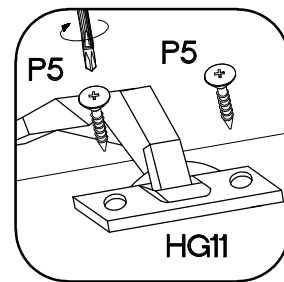

90x90 ND 2F BB
FRONT

Ersatzteil Nummer	Dimension
KUH.71237	713x334x19
KUH.71238	713x322x19

1

LEFT

RIGHT

2

 +35/175 [CD] HG11 4	 +3.5x13mm P5 8
---	---

L=160mm	M4x27mm
	
S	U8
1	2