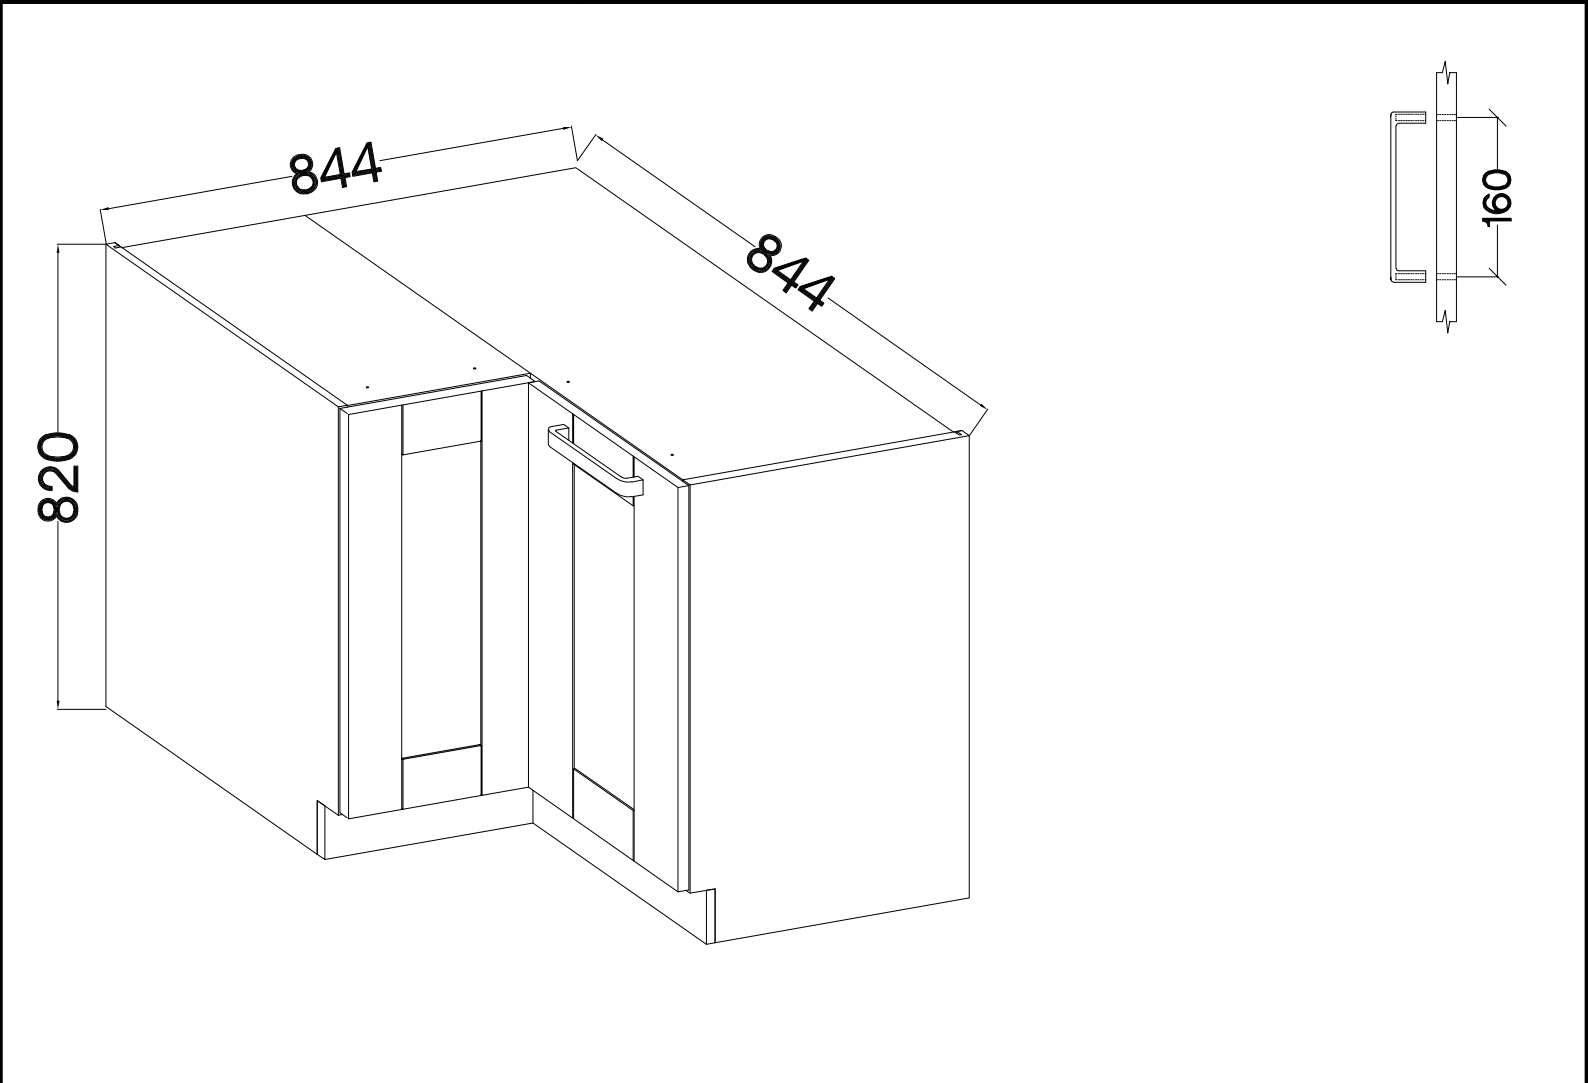

90x90 ND 2F BB
FRONT

Ersatzteil Nummer	Dimension
KUH.71237	713x334x19
KUH.71238	713x322x19

1

LEFT

RIGHT

2

 +35/175 [CD] HG11 4	 +3.5x13mm P5 8
---	---

L=160mm	M4x27mm
	
S	U8
1	2