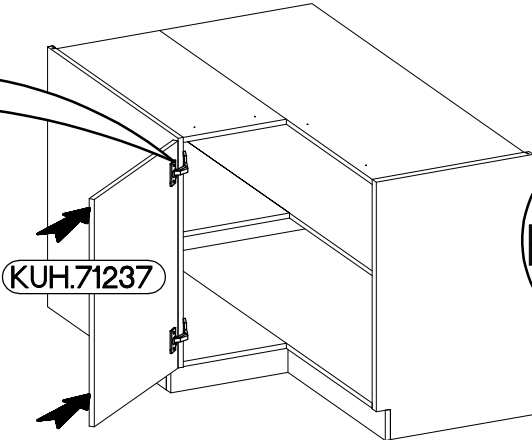

90x90 ND 2F BB
FRONT

Ersatzteil Nummer	Dimension
KUH.71237	713x334x19
KUH.71238	713x322x19

1

LEFT

RIGHT

2

 +35/175 [CD] HG11 4	 +3.5x13mm P5 8
---	---

L=160mm	M4x27mm
	
S	U8
1	2