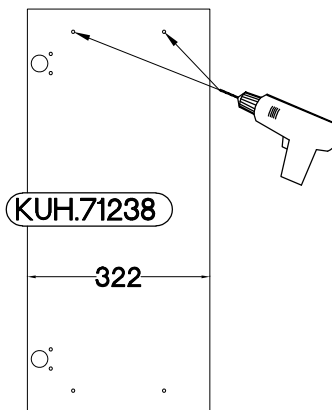

90x90 ND 2F BB
FRONT

Ersatzteil Nummer	Dimension
KUH.71237	713x334x19
KUH.71238	713x322x19

1

LEFT

RIGHT

2

 +35/175 [CD] HG11 4	 +3.5x13mm P5 8
---	---

L=160mm	M4x27mm
	
S	U8
1	2