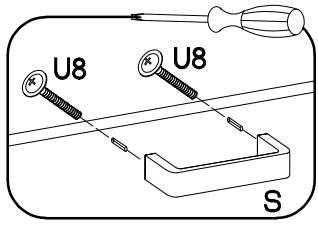

90x90 ND 2F BB
FRONT

Ersatzteil Nummer	Dimension
KUH.71237	713x334x19
KUH.71238	713x322x19

1

LEFT

RIGHT

2

 +35/175 [CD] HG11 4	 +3.5x13mm P5 8
---	---

L=160mm	M4x27mm
	
S	U8
1	2