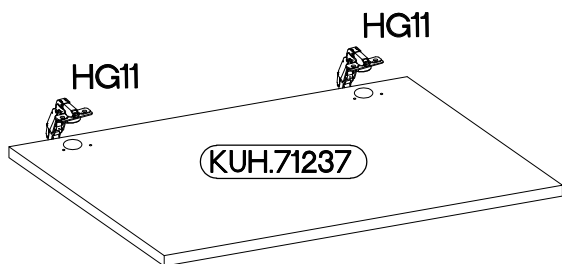

90x90 ND 2F BB
FRONT

Ersatzteil Nummer	Dimension
KUH.71237	713x334x19
KUH.71238	713x322x19

1

LEFT

RIGHT

2

 +35/175 [CD] HG11 4	 +3.5x13mm P5 8
---	---

L=160mm	M4x27mm
	
S	U8
1	2