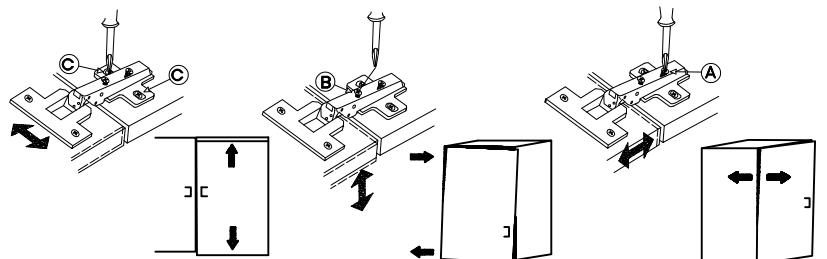

90x90 ND 2F BB
FRONT

Ersatzteil Nummer	Dimension
KUH.71237	713x334x19
KUH.71238	713x322x19

1

LEFT

RIGHT

2

 +35/175 [CD] HG11 4	 +3.5x13mm P5 8
---	---

L=160mm	M4x27mm
	
S	U8
1	2