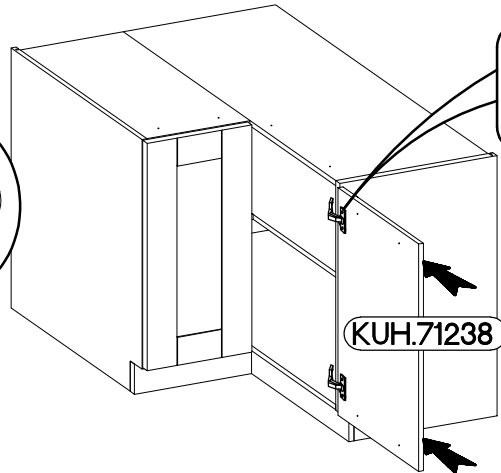

90x90 ND 2F BB
FRONT

Ersatzteil Nummer	Dimension
KUH.71237	713x334x19
KUH.71238	713x322x19

1

LEFT

RIGHT

2

 +35/175 [CD] HG11 4	 +3.5x13mm P5 8
---	---

L=160mm	M4x27mm
	
S	U8
1	2