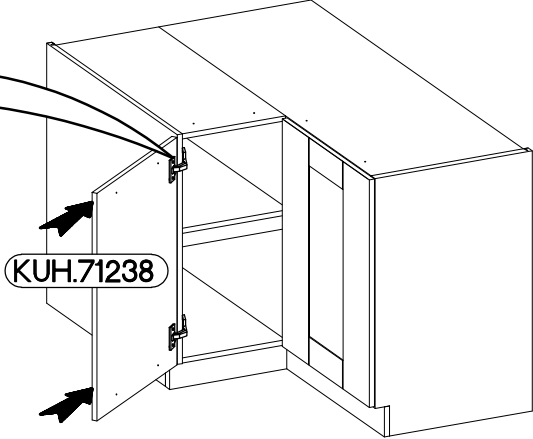

90x90 ND 2F BB
FRONT

Ersatzteil Nummer	Dimension
KUH.71237	713x334x19
KUH.71238	713x322x19

1

LEFT

RIGHT

2

 +35/175 [CD] HG11 4	 +3.5x13mm P5 8
---	---

L=160mm	M4x27mm
	
S	U8
1	2