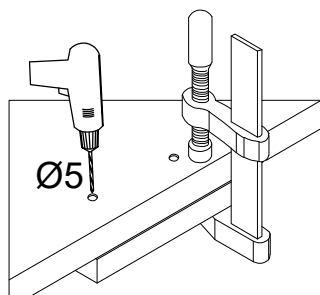

90x90 ND 2F BB
FRONT

Ersatzteil Nummer	Dimension
KUH.71237	713x334x19
KUH.71238	713x322x19

1

LEFT

RIGHT

2

 +35/175 [CD] HG11 4	 +3.5x13mm P5 8
---	---

L=160mm	M4x27mm
	
S	U8
1	2