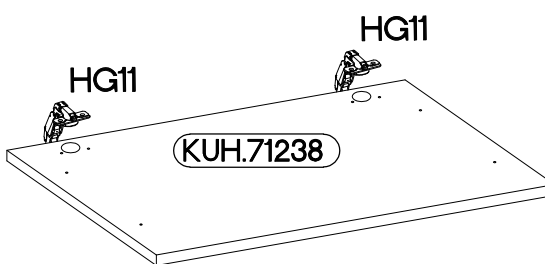

90x90 ND 2F BB
FRONT

Ersatzteil Nummer	Dimension
KUH.71237	713x334x19
KUH.71238	713x322x19

1

LEFT

RIGHT

2

 +35/175 [CD] HG11 4	 +3.5x13mm P5 8
---	---

L=160mm	M4x27mm
	
S	U8
1	2