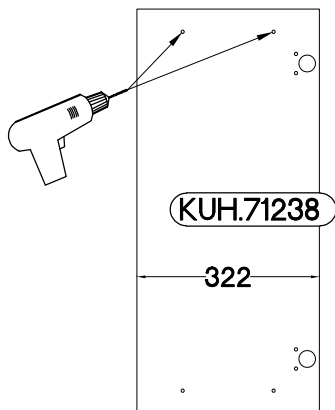

90x90 ND 2F BB
FRONT

Ersatzteil Nummer	Dimension
KUH.71237	713x334x19
KUH.71238	713x322x19

1

LEFT

RIGHT

2

 +35/175 [CD] HG11 4	 +3.5x13mm P5 8
---	---

L=160mm	M4x27mm
	
S	U8
1	2