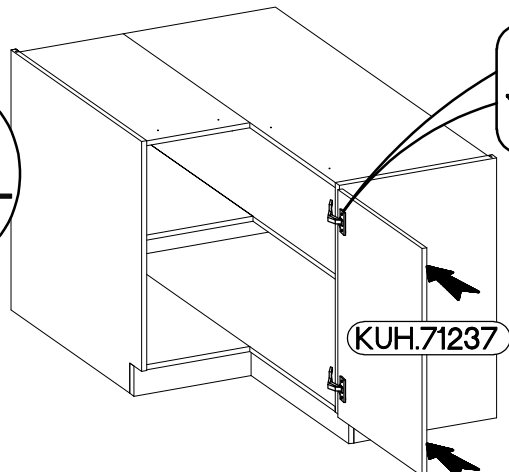

90x90 ND 2F BB
FRONT

Ersatzteil Nummer	Dimension
KUH.71237	713x334x19
KUH.71238	713x322x19

1

LEFT

RIGHT

2

 +35/175 [CD] HG11 4	 +3.5x13mm P5 8
---	---

L=160mm	M4x27mm
	
S	U8
1	2