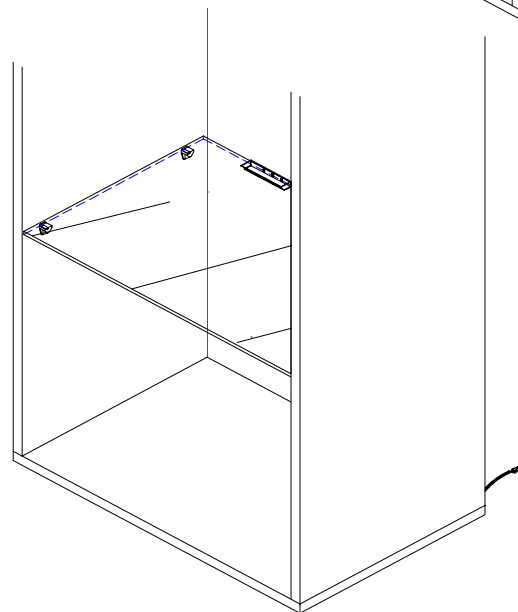

**Optional !
LED /RGB-Clips**

C.

D.